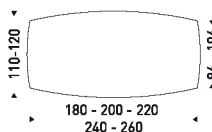

One System.
One System.

Fisso.
Fixed.

MISURE DISPONIBILI / AVAILABLE SIZES

SAIL FISSO

RETTANGOLARE

180x100 cm
200x100 cm
220x100 cm
240x100 cm
260x100 cm

BOTTE

180x110 cm
200x110 cm
220x120 cm
240x120 cm
260x120 cm

Ceramica Elegance L 110 e L 120 disponibile solo per Urban Marble 034 e Amani 035.
Ceramica Elegance for 110 cm and 120 cm width table available only for Urban Marble 034 and Amani 035.

SAIL ONE SYSTEM