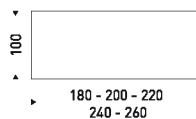

One System.
One System.

Fisso.
Fixed.

MISURE DISPONIBILI / AVAILABLE SIZES

SAIL FISSO

RETTANGOLARE

180x100 cm
200x100 cm
220x100 cm
240x100 cm
260x100 cm

BOTTE

180x110 cm
200x110 cm
220x120 cm
240x120 cm
260x120 cm

Ceramica Elegance L 110 e L 120 disponibile solo per Urban Marble 034 e Amani 035.
Ceramica Elegance for 110 cm and 120 cm width table available only for Urban Marble 034 and Amani 035.

SAIL ONE SYSTEM