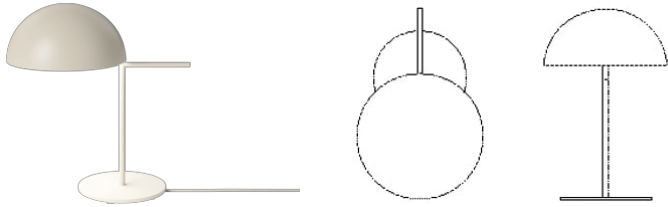

Aluna series

Designed by Quaglio Simonelli, France

The designer behind Quaglio Simonelli created the Aluna lamp series with an architectural eye for detail. Drawing from the subtle interplay between lines, asymmetry and balance, Aluna's voluminous lampshade seems almost floating. The floor lamp and table lamp have a rotatable shade that adds functionality to the design. A design language that gives each lamp a playful yet classic expression.

20-130-01

Aluna Table Lamp

Specifications

Country of origin	Shade Width	Base width	Diameter	Width	Height
China	27 cm	20 cm	27 cm	27 cm	42.60 cm
Cord	Dimmable	Light source included	Recommended light source	Replaceable lightsource	The parcel's measurements
2.50 m Textile cord	No	No	E14 max 25W	Yes	The parcel's measurements 1: 0.03 m3, 5.08 kg (D 31.0 cm, W 21.0 cm, H 46.0 cm)

The parcel's measurements
 The parcel's measurements 1: 0.03 m³, 3.0 kg
 (D 32.5 cm, W 32.5 cm, H 31.5 cm)

20-130-02

Aluna Floor Lamp

Energy classification	E	Burning hours	30,000 h
Shade Width	38 cm	Lumen	802 lm
Base width	38 cm	Kelvin	2,790 k
Diameter	38 cm	Watt	20 W
Width	59 cm	Ra (CRI)	93 Ra (CRI)
Height	154.50 cm	Hz	50 Hz
Cord	3 m Creme Textile cord	IP Rating	20 IP
LED	Yes	Classification	Class II
Dimmable	No	Switch position	On cord
Light source included	Yes	Replaceable lightsource	Yes

The parcel's measurements
 The parcel's measurements 1: 0.16 m³, 15.0 kg
 (D 24.0 cm, W 48.0 cm, H 139.0 cm)

20-130-01

Aluna Table Lamp

Shade Width	27 cm	Cord	2.50 m Textile cord
Base width	20 cm	Dimmable	No
Diameter	27 cm	Light source included	No
Width	27 cm	Recommended light source	E14 max 25W
Height	42.60 cm	Replaceable lightsource	Yes