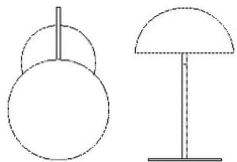

20-130-01

Aluna Table Lamp

Specifications

Country of origin	Shade Width	Base width	Diameter	Width	Height
China	27 cm	20 cm	27 cm	27 cm	42.60 cm
Cord	Dimmable	Light source included	Recommended light source	Replaceable lightsource	The parcel's measurements
2.50 m Textile cord	No	No	E14 max 25W	Yes	The parcel's measurements 1: 0.03 m3, 5.08 kg (D 31.0 cm, W 21.0 cm, H 46.0 cm)

The parcel's measurements
 The parcel's measurements 1: 0.03 m³, 3.0 kg
 (D 32.5 cm, W 32.5 cm, H 31.5 cm)

20-130-02

Aluna Floor Lamp

Energy classification	E	Burning hours	30,000 h
Shade Width	38 cm	Lumen	802 lm
Base width	38 cm	Kelvin	2,790 k
Diameter	38 cm	Watt	20 W
Width	59 cm	Ra (CRI)	93 Ra (CRI)
Height	154.50 cm	Hz	50 Hz
Cord	3 m Creme Textile cord	IP Rating	20 IP
LED	Yes	Classification	Class II
Dimmable	No	Switch position	On cord
Light source included	Yes	Replaceable lightsource	Yes

The parcel's measurements
 The parcel's measurements 1: 0.16 m³, 15.0 kg
 (D 24.0 cm, W 48.0 cm, H 139.0 cm)

20-130-01

Aluna Table Lamp

Shade Width	27 cm	Cord	2.50 m Textile cord
Base width	20 cm	Dimmable	No
Diameter	27 cm	Light source included	No
Width	27 cm	Recommended light source	E14 max 25W
Height	42.60 cm	Replaceable lightsource	Yes

The parcel's measurements
 The parcel's measurements 1: 0.03 m³, 5.08 kg
 (D 31.0 cm, W 21.0 cm, H 46.0 cm)

20-130-04

Aluna Pendant Ø27 cm

Energy classification

E

Shade Width

27 cm

Diameter