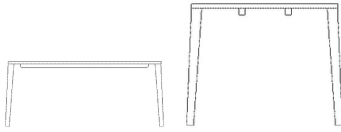

The parcel's measurements

The parcel's measurements 1: 0.28 m³, 70.0 kg
(D 100.0 cm, W 230.0 cm, H 12.0 cm)
The parcel's measurements 2: 0.06 m³, 14.0 kg
(D 32.0 cm, W 82.0 cm, H 22.0 cm)

03-114-01

Graceful Dining Table 160 x 95 cm - 30
mm

Height
74 cm
Length
160 cm
Width
95 cm
Weight
44 kg
Full length incl. extension leave(s)
260 cm

Tabletop thickness
3 cm
Distance between legs
157 cm
Distance sarg to floor
66 cm
Distance tabletop to floor
71 cm
Max weight capacity
56 kg

The parcel's measurements

The parcel's measurements 1: 0.19 m³, 44.0 kg
(D 100.0 cm, W 170.0 cm, H 11.0 cm)
The parcel's measurements 2: 0.06 m³, 14.0 kg
(D 32.0 cm, W 22.0 cm, H 82.0 cm)

03-114-05

Graceful Dining Table 180 x 95 cm - 30 mm

Height
74 cm

Length
180 cm

Width
95 cm

Weight
51 kg

Full length incl. extension leave(s)
280 cm

Tabletop thickness
3 cm

Distance between legs
177 cm

Distance sarg to floor
66 cm