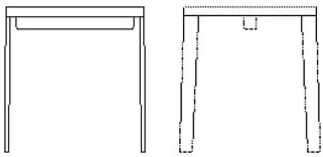

Height
73 cm

Length
130 cm

Width
70 cm

Weight
16 kg

Tabletop thickness
3 cm

The parcel's measurements
The parcel's measurements 1: 0.06 m³, 16.0 kg
(D 77.0 cm, W 135.0 cm, H 6.0 cm)
The parcel's measurements 2: 0.03 m³, 6.5 kg
(D 27.0 cm, W 76.0 cm, H 17.0 cm)

03-114-16

Graceful Dining Table 240 x 95 cm - 40 mm

Height	75 cm	Full length incl. extension leave(s)	340 cm
Length	240 cm	Tabletop thickness	4 cm
Width	95 cm	Distance between legs	217 cm
Weight	70 kg	Distance sarg to floor	66 cm
		Distance tabletop to floor	71 cm

The parcel's measurements

The parcel's measurements 1: 0.25 m³, 73.0 kg
(D 10.0 cm, W 248.0 cm, H 100.0 cm)
The parcel's measurements 2: 0.06 m³, 14.0 kg
(D 22.0 cm, W 82.0 cm, H 32.0 cm)

02-414-01

Graceful Bench 140 cm - 30 mm

Height	45 cm	Length	140 cm
Depth	41 cm	Weight	15 kg

The parcel's measurements

The parcel's measurements 1: 0.08 m³, 17.0 kg
(D 12.0 cm, W 46.0 cm, H 145.0 cm)
The parcel's measurements 2: 0.02 m³, 6.0 kg
(D 17.0 cm, W 52.0 cm, H 22.0 cm)