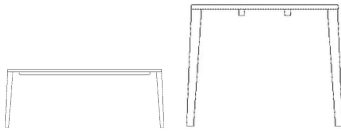

The parcel's measurements

The parcel's measurements 1: 0.19 m³, 44.0 kg
(D 100.0 cm, W 170.0 cm, H 11.0 cm)
The parcel's measurements 2: 0.06 m³, 14.0 kg
(D 32.0 cm, W 22.0 cm, H 82.0 cm)

03-114-05

Graceful Dining Table 180 x 95 cm - 30 mm

Height
74 cm

Length
180 cm

Width
95 cm

Weight
51 kg

Full length incl. extension leave(s)
280 cm

Tabletop thickness
3 cm

Distance between legs
177 cm

Distance sarg to floor
66 cm

Distance tabletop to floor
71 cm

Max weight capacity
66 kg

The parcel's measurements
The parcel's measurements 1: 0.21 m³, 51.0 kg
(D 100.0 cm, W 190.0 cm, H 11.0 cm)
The parcel's measurements 2: 0.06 m³, 14.0 kg
(D 32.0 cm, W 82.0 cm, H 22.0 cm)

03-114-10

Graceful Dining Table 200 x 95 cm - 30 mm

Height
74 cm

Length
200 cm

Width
95 cm

Weight
58 kg

Full length incl. extension leave(s)
300 cm

Tabletop thickness
3 cm