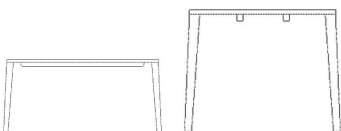

The parcel's measurements

The parcel's measurements 1: 0.09 m³, 36.0 kg
(D 105.0 cm, W 63.0 cm, H 14.0 cm)

03-114-17

Graceful Dining Table 130 x 130 cm - 30
mm

Height
74 cm

Width
130 cm
Max weight capacity
80 kg

The parcel's measurements

The parcel's measurements 1: 0.29 m³, 40.0 kg
(D 138.0 cm, W 138.0 cm, H 15.0 cm)
The parcel's measurements 2: 0.06 m³, 17.5 kg
(D 32.0 cm, W 82.0 cm, H 22.0 cm)

03-114-15

Graceful Dining Table 220 x 95 cm - 40
mm

Height
75 cm
Length
220 cm
Width
95 cm
Weight
70 kg
Full length incl. extension leave(s)
320 cm

Tabletop thickness
4 cm
Distance between legs
217 cm
Distance sarg to floor
66 cm
Distance tabletop to floor
71 cm
Max weight capacity
86 kg

The parcel's measurements

The parcel's measurements 1: 0.28 m³, 70.0 kg
(D 100.0 cm, W 230.0 cm, H 12.0 cm)
The parcel's measurements 2: 0.06 m³, 14.0 kg
(D 32.0 cm, W 82.0 cm, H 22.0 cm)

03-114-01

Graceful Dining Table 160 x 95 cm - 30
mm