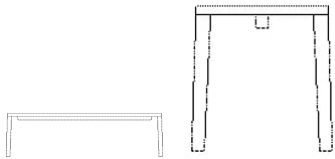

02-414-05

Graceful Bench 160 cm - 30 mm

Height	45 cm	Length	160 cm
Depth	41 cm	Weight	17 kg

The parcel's measurements

The parcel's measurements 1: 0.09 m³, 19.0 kg
(D 12.0 cm, W 46.0 cm, H 165.0 cm)
The parcel's measurements 2: 0.02 m³, 6.0 kg
(D 17.0 cm, W 52.0 cm, H 22.0 cm)