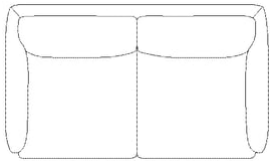

ANSI/BIFMA X5.4 Lounge and Public Seating

The mark of
responsible forestry

01-083-10

Lomi 3 seater sofa

Width	254 cm	Seat height	48 cm
Depth	105 cm	Seat depth	70 cm
Height	75 cm	Armrest height	62 cm

The parcel's measurements
The parcel's measurements 1: 1.98 m³, 91.0 kg
(D 103.0 cm, W 260.0 cm, H 74.0 cm)

01-083-01

Lomi 2 seater sofa

Width	180 cm	Seat height	48 cm
Depth	105 cm	Seat depth	70 cm
Height	75 cm	Armrest height	62 cm

The parcel's measurements
The parcel's measurements 1: 1.46 m³, 73.0 kg
(D 103.0 cm, W 191.0 cm, H 74.0 cm)

Width	210 cm	Seat height	48 cm
Depth	105 cm	Seat depth	70 cm
Height	75 cm	Armrest height	62 cm

The parcel's measurements
The parcel's measurements 1: 1.68 m³, 82.0 kg
(D 103.0 cm, W 220.0 cm, H 74.0 cm)

Width	310 cm	Depth	105 cm
Length	310 cm	Armrest height	62 cm

The parcel's measurements

The parcel's measurements 1: 1.63 m³, 80.0 kg
(D 103.0 cm, W 214.0 cm, H 74.0 cm)
The parcel's measurements 2: 1.63 m³, 80.0 kg
(D 103.0 cm, W 214.0 cm, H 74.0 cm)
The parcel's measurements 3: 0.79 m³, 40.0 kg
(D 103.0 cm, W 103.0 cm, H 74.0 cm)