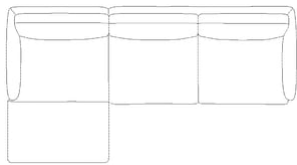

01-083-20

Lomi Sofa 2,5 seater with chaise longue
- right