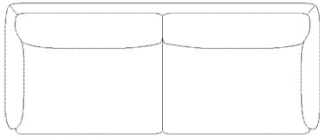

02-083-01

Lomi Armchair

Specifications

Country of origin	Assembly	Width	Depth	Height	Seat height
Poland	Legs/Base to be mounted	99 cm	81 cm	80 cm	48 cm
Seat depth	Armrest height	Max weight capacity	The parcel's measurements		
50 cm	63 cm	110 kg	The parcel's measurements 1: 0.57 m ³ , 52.0 kg (D 82.0 cm, W 100.0 cm, H 70.0 cm)		

ANSI/BIFMA X5.4 Lounge and Public Seating

The mark of
responsible forestry

01-083-10

Lomi 3 seater sofa

Width	254 cm	Seat height	48 cm
Depth	105 cm	Seat depth	70 cm
Height	75 cm	Armrest height	62 cm

The parcel's measurements
The parcel's measurements 1: 1.98 m³, 91.0 kg
(D 103.0 cm, W 260.0 cm, H 74.0 cm)

Width	210 cm	Seat height	48 cm
Depth	105 cm	Seat depth	70 cm
Height	75 cm	Armrest height	62 cm

The parcel's measurements
The parcel's measurements 1: 1.68 m³, 82.0 kg
(D 103.0 cm, W 220.0 cm, H 74.0 cm)

Width	310 cm	Depth	105 cm
Length	310 cm	Armrest height	62 cm

The parcel's measurements

The parcel's measurements 1: 1.63 m³, 80.0 kg
(D 103.0 cm, W 214.0 cm, H 74.0 cm)
The parcel's measurements 2: 1.63 m³, 80.0 kg
(D 103.0 cm, W 214.0 cm, H 74.0 cm)
The parcel's measurements 3: 0.79 m³, 40.0 kg
(D 103.0 cm, W 103.0 cm, H 74.0 cm)