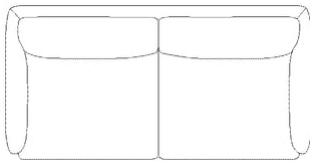

01-083-01

Lomi 2 seater sofa

Width	180 cm	Seat height	48 cm
Depth	105 cm	Seat depth	70 cm
Height	75 cm	Armrest height	62 cm

The parcel's measurements
The parcel's measurements 1: 1.46 m³, 73.0 kg
(D 103.0 cm, W 191.0 cm, H 74.0 cm)

02-132-01

Lomi Pouf

Width	105 cm	Height	48 cm
Depth	72 cm	Max weight capacity	110 kg

The parcel's measurements
The parcel's measurements 1: 0.42 m³, 24.0 kg
(D 77.0 cm, W 108.0 cm, H 51.0 cm)

01-083-05

Lomi 2½ seater sofa

Width	210 cm	Seat height	48 cm
Depth	105 cm	Seat depth	70 cm
Height	75 cm	Armrest height	62 cm

The parcel's measurements
The parcel's measurements 1: 1.68 m³, 82.0 kg
(D 103.0 cm, W 220.0 cm, H 74.0 cm)

Width	310 cm	Depth	105 cm
Length	310 cm	Armrest height	62 cm

The parcel's measurements

The parcel's measurements 1: 1.63 m³, 80.0 kg
(D 103.0 cm, W 214.0 cm, H 74.0 cm)
The parcel's measurements 2: 1.63 m³, 80.0 kg
(D 103.0 cm, W 214.0 cm, H 74.0 cm)
The parcel's measurements 3: 0.79 m³, 40.0 kg
(D 103.0 cm, W 103.0 cm, H 74.0 cm)