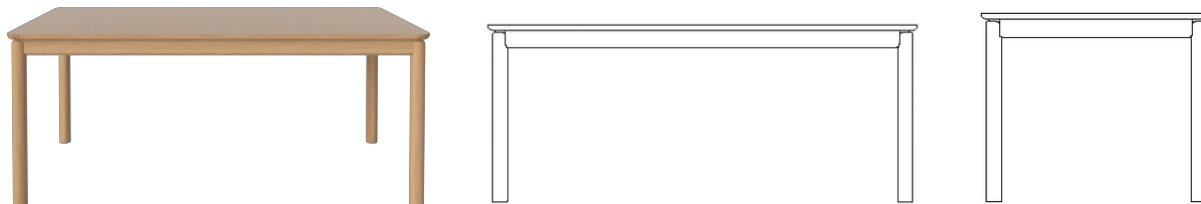

03-135-01

Ronya Dining Table 180 x 90 cm

Specifications

Country of origin	Assembly	Height	Depth	Length	Weight
Poland	Legs/Base to be mounted	75 cm	90 cm	180 cm	50 kg
Tabletop thickness	Distance between legs	Distance sarg to floor	Distance tabletop to floor	The parcel's measurements	
2.50 cm	166 cm	64 cm	75 cm	The parcel's measurements 1: 0.20 m3, 52.0 kg (D 97.0 cm, W 191.0 cm, H 11.0 cm)	

The mark of
responsible forestry

03-135-01

Ronya Dining Table 180 x 90 cm

Height	75 cm	Tabletop thickness	2.50 cm
Depth	90 cm	Distance between legs	166 cm
Length	180 cm	Distance sarg to floor	64 cm
Weight	50 kg	Distance tabletop to floor	75 cm

The parcel's measurements

The parcel's measurements 1: 0.20 m³, 52.0 kg
(D 97.0 cm, W 191.0 cm, H 11.0 cm)

03-135-05

Ronya Extension Dining Table 180 x 90 cm

Height	75 cm	Full length incl. extension leave(s)	280 cm
Depth	90 cm	Tabletop thickness	2.50 cm
Length	180 cm	Distance between legs	166 cm
Weight	50 kg	Distance sarg to floor	64 cm
		Distance tabletop to floor	75 cm

Height	75 cm	Tabletop thickness	2.50 cm
Depth	90 cm	Distance between legs	206 cm
Length	220 cm	Distance sarg to floor	64 cm
Weight	57 kg	Distance tabletop to floor	75 cm

The parcel's measurements

The parcel's measurements 1: 0.27 m³, 57.0 kg
(D 97.0 cm, W 231.0 cm, H 12.0 cm)