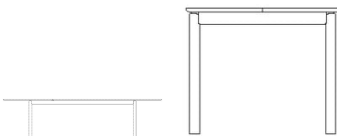

03-135-15

Ronya Extension Dining Table 220 x 90 cm

Height	75 cm	Full length incl. extension leave(s)	320 cm
Depth	90 cm	Tabletop thickness	2.50 cm
Length	220 cm	Distance between legs	206 cm
Weight	52 kg	Distance sarg to floor	64 cm
		Distance tabletop to floor	75 cm

The parcel's measurements

The parcel's measurements 1: 0.27 m³, 52.0 kg
(D 97.0 cm, W 231.0 cm, H 12.0 cm)
The parcel's measurements 2: 0.06 m³, 14.0 kg
(D 49.0 cm, W 109.0 cm, H 11.0 cm)