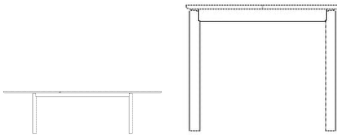

03-135-01

Ronya Dining Table 180 x 90 cm

Specifications

Country of origin	Assembly	Height	Depth	Length	Weight
Poland	Legs/Base to be mounted	75 cm	90 cm	180 cm	50 kg
Tabletop thickness	Distance between legs	Distance sarg to floor	Distance tabletop to floor	The parcel's measurements	
2.50 cm	166 cm	64 cm	75 cm	The parcel's measurements 1: 0.20 m3, 52.0 kg (D 97.0 cm, W 191.0 cm, H 11.0 cm)	

The mark of
responsible forestry

03-135-01

Ronya Dining Table 180 x 90 cm

Height	75 cm	Tabletop thickness	2.50 cm
Depth	90 cm	Distance between legs	166 cm
Length	180 cm	Distance sarg to floor	64 cm
Weight	50 kg	Distance tabletop to floor	75 cm

The parcel's measurements

The parcel's measurements 1: 0.20 m³, 52.0 kg
(D 97.0 cm, W 191.0 cm, H 11.0 cm)

03-135-05

Ronya Extension Dining Table 180 x 90 cm

Height	75 cm	Full length incl. extension leave(s)	280 cm
Depth	90 cm	Tabletop thickness	2.50 cm
Length	180 cm	Distance between legs	166 cm
Weight	50 kg	Distance sarg to floor	64 cm
		Distance tabletop to floor	75 cm

The parcel's measurements

The parcel's measurements 1: 0.20 m³, 52.0 kg
(D 97.0 cm, W 191.0 cm, H 11.0 cm)
The parcel's measurements 2: 0.06 m³, 14.0 kg
(D 49.0 cm, W 109.0 cm, H 11.0 cm)

03-135-10

Ronya Dining Table 220 x 90 cm