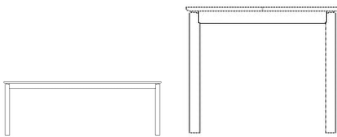

03-135-01

Ronya Dining Table 180 x 90 cm

Specifications

Country of origin	Assembly	Height	Depth	Length	Weight
Poland	Legs/Base to be mounted	75 cm	90 cm	180 cm	50 kg
Tabletop thickness	Distance between legs	Distance sarg to floor	Distance tabletop to floor	The parcel's measurements	
2.50 cm	166 cm	64 cm	75 cm	The parcel's measurements 1: 0.20 m3, 52.0 kg (D 97.0 cm, W 191.0 cm, H 11.0 cm)	

The parcel's measurements

The parcel's measurements 1: 0.20 m³, 52.0 kg
(D 97.0 cm, W 191.0 cm, H 11.0 cm)

03-135-05

Ronya Extension Dining Table 180 x 90 cm

Height	75 cm	Full length incl. extension leave(s)	280 cm
Depth	90 cm	Tabletop thickness	2.50 cm
Length	180 cm	Distance between legs	166 cm
Weight	50 kg	Distance sarg to floor	64 cm
		Distance tabletop to floor	75 cm

The parcel's measurements

The parcel's measurements 1: 0.20 m³, 52.0 kg
(D 97.0 cm, W 191.0 cm, H 11.0 cm)
The parcel's measurements 2: 0.06 m³, 14.0 kg
(D 49.0 cm, W 109.0 cm, H 11.0 cm)

03-135-10

Ronya Dining Table 220 x 90 cm

Height	75 cm	Tabletop thickness	2.50 cm
Depth	90 cm	Distance between legs	206 cm
Length	220 cm	Distance sarg to floor	64 cm
Weight	57 kg	Distance tabletop to floor	75 cm

The parcel's measurements

The parcel's measurements 1: 0.27 m³, 57.0 kg
(D 97.0 cm, W 231.0 cm, H 12.0 cm)