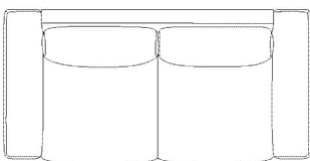

Height
40 cm

The parcel's measurements

The parcel's measurements 1: 0.30 m³, 26.0 kg
(D 74.0 cm, W 88.0 cm, H 46.0 cm)

02-025-22

Sepia Pouf 90 cm with storage

Width
90 cm

Depth
90 cm

Height
40 cm

The parcel's measurements

The parcel's measurements 1: 0.42 m³, 30.0 kg
(D 94.0 cm, W 96.0 cm, H 46.0 cm)

02-025-12

Sepia Pouf 90 cm

Width
90 cm

Depth
90 cm

Height
40 cm

The parcel's measurements

The parcel's measurements 1: 0.42 m³, 26.0 kg
(D 94.0 cm, W 96.0 cm, H 46.0 cm)

01-012-12

Sepia 2½ seater sofa

Width
211 cm

Depth
105 cm

Height
73 cm

Seat height
40 cm

Seat depth
72 cm

Armrest height
54 cm

The parcel's measurements

The parcel's measurements 1: 1.71 m³, 78.0 kg
(D 110.0 cm, W 216.0 cm, H 72.0 cm)

01-012-27

Sepia 3 seater sofa

Width	243 cm	Seat height	40 cm
Depth	105 cm	Seat depth	72 cm
Height	73 cm	Armrest height	54 cm