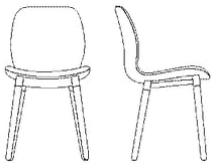

The mark of responsible forestry

02-327-05

Seed Dining Chair - Poly/Wood Legs

Height	84 cm	Seat depth	44 cm
Depth	50 cm	Seat height	45 cm
Width	46 cm	Max weight capacity	110 kg

The parcel's measurements
The parcel's measurements 1: 0.28 m³, 8.0 kg
(D 58.0 cm, W 58.0 cm, H 83.0 cm)

02-327-10

Seed Dining Chair - Poly/Metal Legs

Height	84 cm	Seat depth	44 cm
Depth	50 cm	Seat height	45 cm
Width	46 cm	Max weight capacity	110 kg

The parcel's measurements
The parcel's measurements 1: 0.28 m³, 8.0 kg
(D 58.0 cm, W 58.0 cm, H 83.0 cm)

02-327-15

Seed Chair with Upholstered Seat

Height	85 cm	Seat depth	44 cm
Depth	51 cm	Seat height	45 cm
Width	47 cm	Max weight capacity	110 kg

The parcel's measurements
The parcel's measurements 1: 0.28 m³, 8.0 kg
(D 58.0 cm, W 58.0 cm, H 83.0 cm)

02-327-20

Seed Chair with Upholstered Seat & Metal Legs

Height	85 cm	Seat depth	44 cm
Depth	51 cm	Seat height	45 cm
Width	47 cm	Max weight capacity	110 kg

The parcel's measurements
The parcel's measurements 1: 0.28 m³, 8.0 kg
(D 58.0 cm, W 58.0 cm, H 83.0 cm)