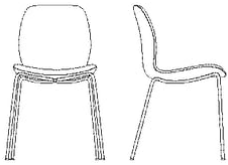

The mark of responsible forestry

02-327-05

Seed Dining Chair - Poly/Wood Legs

Height	84 cm	Seat depth	44 cm
Depth	50 cm	Seat height	45 cm
Width	46 cm	Max weight capacity	110 kg

The parcel's measurements
The parcel's measurements 1: 0.28 m³, 8.0 kg
(D 58.0 cm, W 58.0 cm, H 83.0 cm)

02-327-10

Seed Dining Chair - Poly/Metal Legs

Height	84 cm	Seat depth	44 cm
Depth	50 cm	Seat height	45 cm
Width	46 cm	Max weight capacity	110 kg

The parcel's measurements
The parcel's measurements 1: 0.28 m³, 8.0 kg
(D 58.0 cm, W 58.0 cm, H 83.0 cm)

02-327-15

Seed Chair with Upholstered Seat

Height	85 cm	Seat depth	44 cm
Depth	51 cm	Seat height	45 cm
Width	47 cm	Max weight capacity	110 kg

The parcel's measurements
The parcel's measurements 1: 0.28 m³, 8.0 kg
(D 58.0 cm, W 58.0 cm, H 83.0 cm)

02-327-20

Seed Chair with Upholstered Seat & Metal Legs

Height	85 cm	Seat depth	44 cm
Depth	51 cm	Seat height	45 cm
Width	47 cm	Max weight capacity	110 kg

The parcel's measurements
The parcel's measurements 1: 0.28 m³, 8.0 kg
(D 58.0 cm, W 58.0 cm, H 83.0 cm)