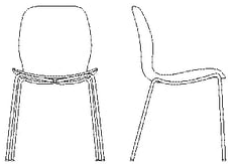

03-327-01

Seed Dining Table Ø100 cm

Specifications

Country of origin	Assembly	Height	Weight	Diameter	The parcel's measurements
Denmark	Delivered unassembled	73 cm	25 kg	100 cm	The parcel's measurements 1: 0.07 m ³ , 25.0 kg (D 105.0 cm, W 105.0 cm, H 6.0 cm) The parcel's measurements 2: 0.01 m ³ , 4.0 kg (D 12.0 cm, W 70.0 cm, H 12.0 cm) The parcel's measurements 3: 0.01 m ³ , 3.0 kg (D 18.0 cm, W 22.5 cm, H 18.0 cm)

The mark of responsible forestry

02-327-05

Seed Dining Chair - Poly/Wood Legs

Height	84 cm	Seat depth	44 cm
Depth	50 cm	Seat height	45 cm
Width	46 cm	Max weight capacity	110 kg

The parcel's measurements
The parcel's measurements 1: 0.28 m³, 8.0 kg
(D 58.0 cm, W 58.0 cm, H 83.0 cm)

02-327-10

Seed Dining Chair - Poly/Metal Legs

Height	84 cm	Seat depth	44 cm
Depth	50 cm	Seat height	45 cm
Width	46 cm	Max weight capacity	110 kg

The parcel's measurements
The parcel's measurements 1: 0.28 m³, 8.0 kg
(D 58.0 cm, W 58.0 cm, H 83.0 cm)

02-327-15

Seed Chair with Upholstered Seat

Height	85 cm	Seat depth	44 cm
Depth	51 cm	Seat height	45 cm
Width	47 cm	Max weight capacity	110 kg

The parcel's measurements
The parcel's measurements 1: 0.28 m³, 8.0 kg
(D 58.0 cm, W 58.0 cm, H 83.0 cm)