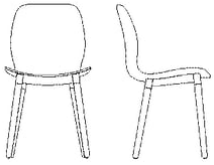

03-327-01

Seed Dining Table Ø100 cm

Specifications

Country of origin	Assembly	Height	Weight	Diameter	The parcel's measurements
Denmark	Delivered unassembled	73 cm	25 kg	100 cm	The parcel's measurements 1: 0.07 m ³ , 25.0 kg (D 105.0 cm, W 105.0 cm, H 6.0 cm) The parcel's measurements 2: 0.01 m ³ , 4.0 kg (D 12.0 cm, W 70.0 cm, H 12.0 cm) The parcel's measurements 3: 0.01 m ³ , 3.0 kg (D 18.0 cm, W 22.5 cm, H 18.0 cm)

Notice

Test and certifications

EN 15372 - L2: General use:Furniture. Strength, durability and safety. Requirements for non-domestic tables

ANSI/BIFMA X5.5 Desk and Table Products

FSC® C165134

TSCA Title VI compliant

The mark of responsible forestry

02-327-05

Seed Dining Chair - Poly/Wood Legs

Height	84 cm	Seat depth	44 cm
Depth	50 cm	Seat height	45 cm
Width	46 cm	Max weight capacity	110 kg

The parcel's measurements
The parcel's measurements 1: 0.28 m³, 8.0 kg
(D 58.0 cm, W 58.0 cm, H 83.0 cm)

02-327-10

Seed Dining Chair - Poly/Metal Legs

Height	84 cm	Seat depth	44 cm
Depth	50 cm	Seat height	45 cm
Width	46 cm	Max weight capacity	110 kg

The parcel's measurements
The parcel's measurements 1: 0.28 m³, 8.0 kg
(D 58.0 cm, W 58.0 cm, H 83.0 cm)