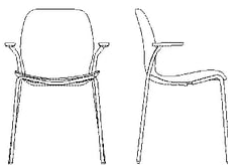

02-327-15

Seed Chair with Upholstered Seat

Height	85 cm	Seat depth	44 cm
Depth	51 cm	Seat height	45 cm
Width	47 cm	Max weight capacity	110 kg

The parcel's measurements
The parcel's measurements 1: 0.28 m³, 8.0 kg
(D 58.0 cm, W 58.0 cm, H 83.0 cm)

02-327-20

Seed Chair with Upholstered Seat & Metal Legs

Height	85 cm	Seat depth	44 cm
Depth	51 cm	Seat height	45 cm
Width	47 cm	Max weight capacity	110 kg

The parcel's measurements
The parcel's measurements 1: 0.28 m³, 8.0 kg
(D 58.0 cm, W 58.0 cm, H 83.0 cm)

02-327-25

Seed Chair with Open Armrest & Metal Legs

Height	84 cm	Seat depth	44 cm
Depth	50 cm	Seat height	45 cm
Width	46 cm	Max weight capacity	110 kg

The parcel's measurements
The parcel's measurements 1: 0.28 m³, 8.0 kg
(D 58.0 cm, W 58.0 cm, H 83.0 cm)

02-327-30

Seed Chair with Open Armrest & Metal Legs - Upholstered

Height	85 cm	Seat depth	44 cm
Depth	51 cm	Seat height	45 cm
Width	47 cm	Max weight capacity	110 kg

The parcel's measurements

The parcel's measurements 1: 0.28 m³, 8.0 kg
(D 58.0 cm, W 58.0 cm, H 83.0 cm)