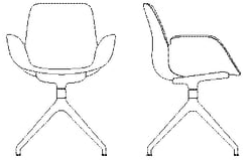

02-327-51

Seed Chair with Armrest & Metal Legs - Upholstered

Height
84 cm

Depth
56 cm

Width
62 cm

Seat depth
45 cm

Seat height
45 cm

Armrest height
66 cm

Max weight capacity
110 kg

The parcel's measurements
The parcel's measurements 1: 0.28 m³, 10.7 kg
(D 58.0 cm, W 58.0 cm, H 83.0 cm)

02-327-55

Seed Chair with Armrest & 4-Starbase - Upholstered

Height
84 cm
Depth
70 cm
Width
70 cm