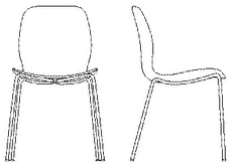

The parcel's measurements 2: 0.01 m³, 4.0 kg
(D 12.0 cm, W 70.0 cm, H 12.0 cm)

The parcel's measurements 3: 0.01 m³, 3.0 kg
(D 17.5 cm, W 22.5 cm, H 18.0 cm)

Notice

Test and certifications

EN 15372 - L2: General use:Furniture. Strength, durability and safety. Requirements for non-domestic tables

ANSI/BIFMA X5.5 Desk and Table Products

FSC® C165134

TSCA Title VI compliant

The mark of
responsible forestry

02-327-05

Seed Dining Chair - Poly/Wood Legs

Height	84 cm	Seat depth	44 cm
Depth	50 cm	Seat height	45 cm
Width	46 cm	Max weight capacity	110 kg

The parcel's measurements
The parcel's measurements 1: 0.28 m³, 8.0 kg
(D 58.0 cm, W 58.0 cm, H 83.0 cm)

02-327-10

Seed Dining Chair - Poly/Metal Legs

Height	84 cm	Seat depth	44 cm
Depth	50 cm	Seat height	45 cm
Width	46 cm	Max weight capacity	110 kg

The parcel's measurements
The parcel's measurements 1: 0.28 m³, 8.0 kg
(D 58.0 cm, W 58.0 cm, H 83.0 cm)

02-327-15

Seed Chair with Upholstered Seat

Height	85 cm	Seat depth	44 cm
Depth	51 cm	Seat height	45 cm
Width	47 cm	Max weight capacity	110 kg