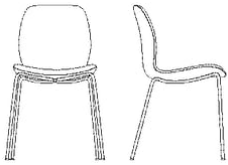

ANSI/BIFMA X5.5 Desk and Table Products

FSC® C165134

TSCA Title VI compliant

The mark of
responsible forestry

02-327-05

Seed Dining Chair - Poly/Wood Legs

Height	84 cm	Seat depth	44 cm
Depth	50 cm	Seat height	45 cm
Width	46 cm	Max weight capacity	110 kg

The parcel's measurements
The parcel's measurements 1: 0.28 m³, 8.0 kg
(D 58.0 cm, W 58.0 cm, H 83.0 cm)

02-327-10

Seed Dining Chair - Poly/Metal Legs

Height	84 cm	Seat depth	44 cm
Depth	50 cm	Seat height	45 cm
Width	46 cm	Max weight capacity	110 kg

The parcel's measurements
The parcel's measurements 1: 0.28 m³, 8.0 kg
(D 58.0 cm, W 58.0 cm, H 83.0 cm)

02-327-15

Seed Chair with Upholstered Seat

Height	85 cm	Seat depth	44 cm
Depth	51 cm	Seat height	45 cm
Width	47 cm	Max weight capacity	110 kg

The parcel's measurements
The parcel's measurements 1: 0.28 m³, 8.0 kg
(D 58.0 cm, W 58.0 cm, H 83.0 cm)

02-327-20

Seed Chair with Upholstered Seat & Metal Legs

Height	85 cm	Seat depth	44 cm
Depth	51 cm	Seat height	45 cm
Width	47 cm	Max weight capacity	110 kg