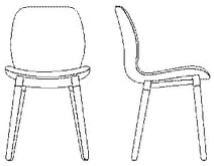

ANSI/BIFMA X5.5 Desk and Table Products

FSC® C165134

TSCA Title VI compliant

The mark of
responsible forestry

02-327-05

Seed Dining Chair - Poly/Wood Legs

Height	84 cm	Seat depth	44 cm
Depth	50 cm	Seat height	45 cm
Width	46 cm	Max weight capacity	110 kg

The parcel's measurements
The parcel's measurements 1: 0.28 m³, 8.0 kg
(D 58.0 cm, W 58.0 cm, H 83.0 cm)

02-327-10

Seed Dining Chair - Poly/Metal Legs

Height	84 cm	Seat depth	44 cm
Depth	50 cm	Seat height	45 cm
Width	46 cm	Max weight capacity	110 kg

The parcel's measurements
The parcel's measurements 1: 0.28 m³, 8.0 kg
(D 58.0 cm, W 58.0 cm, H 83.0 cm)

02-327-15

Seed Chair with Upholstered Seat

Height	85 cm	Seat depth	44 cm
Depth	51 cm	Seat height	45 cm
Width	47 cm	Max weight capacity	110 kg

The parcel's measurements
The parcel's measurements 1: 0.28 m³, 8.0 kg
(D 58.0 cm, W 58.0 cm, H 83.0 cm)

02-327-25

Seed Chair with Open Armrest & Metal Legs

Height	84 cm	Seat depth	44 cm
Depth	50 cm	Seat height	45 cm
Width	46 cm	Max weight capacity	110 kg