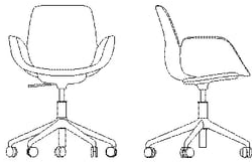

02-327-51

Seed Chair with Armrest & Metal Legs - Upholstered

Height
84 cm

Depth
56 cm

Width
62 cm

Seat depth
45 cm

Seat height
45 cm

Armrest height
66 cm

Max weight capacity
110 kg

The parcel's measurements
The parcel's measurements 1: 0.28 m³, 10.7 kg
(D 58.0 cm, W 58.0 cm, H 83.0 cm)

02-327-55

Seed Chair with Armrest & 4-Starbase - Upholstered

Height
84 cm
Depth
70 cm
Width
70 cm

Seat depth
45 cm
Seat height
45 cm
Armrest height
66 cm
Max weight capacity
110 kg

The parcel's measurements
The parcel's measurements 1: 0.28 m³, 13.2 kg
(D 58.0 cm, W 58.0 cm, H 83.0 cm)

02-327-60

Seed Chair with Armrest & 5-Starbase w. Wheels - Upholstered