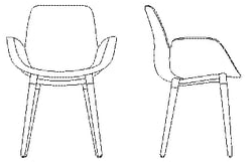

03-327-05

Seed Dining Table 80 x 80 cm

Height	73 cm	Width	80 cm
Depth	80 cm	Weight	21.50 kg

The parcel's measurements

The parcel's measurements 1: 0.04 m³, 20.0 kg
(D 82.0 cm, W 82.0 cm, H 6.0 cm)
The parcel's measurements 2: 0.01 m³, 4.0 kg
(D 12.0 cm, W 70.0 cm, H 12.0 cm)
The parcel's measurements 3: 0.01 m³, 3.0 kg
(D 17.5 cm, W 22.5 cm, H 18.0 cm)

03-327-15

Seed High Table 160 x 70 cm

Height	102 cm	Width	160 cm
Depth	70 cm	Weight	38.50 kg

The parcel's measurements

The parcel's measurements 1: 0.06 m³, 35.0 kg
(D 74.0 cm, W 165.0 cm, H 5.0 cm)
The parcel's measurements 2: 0.12 m³, 9.0 kg
(D 119.0 cm, W 78.0 cm, H 13.0 cm)
The parcel's measurements 3: 0.00 m³, 3.0 kg
(D 18.0 cm, W 21.0 cm, H 12.0 cm)

02-327-35

Seed Chair with Armrest & Wooden
Legs

Height
84 cm
Depth
55 cm
Width
60 cm

Seat depth
45 cm
Seat height
45 cm
Armrest height
66 cm
Max weight capacity
110 kg

The parcel's measurements
The parcel's measurements 1: 0.28 m³, 9.2 kg
(D 58.0 cm, W 58.0 cm, H 83.0 cm)

02-327-50

Seed Chair with Armrest & Wooden
Legs - Upholstered

Height
84 cm
Depth
56 cm
Width
62 cm

Seat depth
45 cm
Seat height
45 cm
Armrest height
66 cm
Max weight capacity
110 kg

The parcel's measurements
The parcel's measurements 1: 0.28 m³, 10.0 kg
(D 58.0 cm, W 58.0 cm, H 83.0 cm)