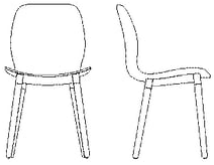

The parcel's measurements 2: 0.01 m³, 4.0 kg
(D 12.0 cm, W 70.0 cm, H 12.0 cm)

The parcel's measurements 3: 0.01 m³, 3.0 kg
(D 17.5 cm, W 22.5 cm, H 18.0 cm)

Notice

Test and certifications

EN 15372 - L2: General use:Furniture. Strength, durability and safety. Requirements for non-domestic tables

ANSI/BIFMA X5.5 Desk and Table Products

FSC® C165134

TSCA Title VI compliant

The mark of
responsible forestry

02-327-05

Seed Dining Chair - Poly/Wood Legs

Height	84 cm	Seat depth	44 cm
Depth	50 cm	Seat height	45 cm
Width	46 cm	Max weight capacity	110 kg

The parcel's measurements
The parcel's measurements 1: 0.28 m³, 8.0 kg
(D 58.0 cm, W 58.0 cm, H 83.0 cm)

02-327-10

Seed Dining Chair - Poly/Metal Legs

Height	84 cm	Seat depth	44 cm
Depth	50 cm	Seat height	45 cm
Width	46 cm	Max weight capacity	110 kg

02-327-51

Seed Chair with Armrest & Metal Legs - Upholstered

Height
84 cm

Depth
56 cm

Width
62 cm

Seat depth
45 cm

Seat height
45 cm

Armrest height
66 cm