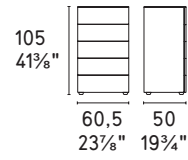

Universal comodino / drawer nightstand
CS6096-4A P151 / P9C

Dolly letto / bed CS6086
Voss S9F Light / Bouclé SLV

Universal cassettiera / drawer dresser CS6096-5A P151 / P9C

CS6096-4A

CS6096-5A

CS6096-6A

STRUTTURA FRAME