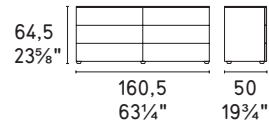

Universal comodino / drawer nightstand
CS6096-4A P151 / P9C

Dolly letto / bed CS6086
Voss S9F Light / Bouclé SLV

Universal cassettiera / drawer dresser CS6096-5A P151 / P9C

CS6096-4A

CS6096-5A

CS6096-6A

STRUTTURA FRAME