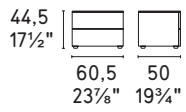

Universal comodino / drawer nightstand
CS6096-4A P151 / P9C

Dolly letto / bed CS6086
Voss S9F Light / Bouclé SLV

Universal cassettiera / drawer dresser CS6096-5A P151 / P9C

CS6096-4A

CS6096-5A

CS6096-6A

STRUTTURA FRAME