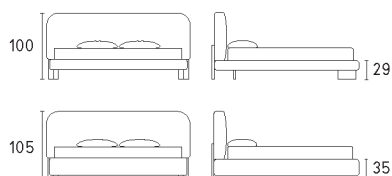

Kilian round **new**

design by E-ggs

CS6107

FOOT

Wood

Matt black P15L
Smoke P12
Walnut P201
Natural ash P39L