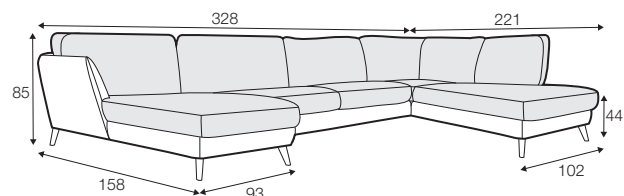

CLS classic

FC fixed

LCV loose with velcro

modular system

All drawings shown height with leg no. 141A H-14.

armchair

armchair wide

footstool 90x70

set 3 right / or left  
2 seater left / or right + divan right / or left

set 4 right / or left  
3 seater left / or right + divan right / or left

**set 5 right / or left**  
3 seater left / or right + cozy corner right / or left

**set 6**  
divan left + 2 seater without armrests + divan right

**set 7 right / or left**  
chaiselongue left / or right + 2 seater without armrests  
+ divan right / or left

**set 8 right / or left**  
3 seater left / or right + corner 90° no. 1 + 2 seater right / or left

**set 9 right / or left**  
3 seater left / or right + corner 90° no. 2  
+ 2 seater right / or left

**set 10 left / or right**  
chaiselongue left / or right + 2 seater without armrests  
+ corner 90° no. 1 + 2 seater right / or left