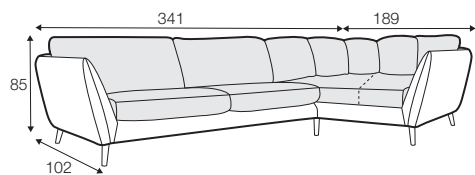

CLS classic

FC fixed

LCV loose with velcro

modular system

All drawings shown height with leg no. 141A H-14.

armchair

armchair wide

footstool 90x70

2 seater

3 seater

3XL seater divided  
with 2 cushions

3XL seater divided  
with 3 cushions

set 1 right / or left  
2 seater left / or right  
+ chaiselongue right / or left

set 2 right / or left  
3 seater left / or right  
+ chaiselongue wide right / or left

set 3 right / or left  
2 seater left / or right + divan right / or left

set 4 right / or left  
3 seater left / or right + divan right / or left

**set 5 right / or left**  
3 seater left / or right + cozy corner right / or left

**set 6**  
divan left + 2 seater without armrests + divan right

**set 7 right / or left**  
chaiselongue left / or right + 2 seater without armrests  
+ divan right / or left

**set 8 right / or left**  
3 seater left / or right + corner 90° no. 1 + 2 seater right / or left