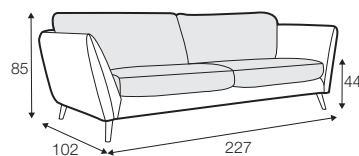

CLS classic

FC fixed

LCV loose with velcro

modular system

All drawings shown height with leg no. 141A H-14.

armchair

armchair wide

footstool 90x70

2 seater

3 seater

3XL seater divided  
with 2 cushions

3XL seater divided  
with 3 cushions

set 1 right / or left  
2 seater left / or right  
+ chaiselongue right / or left

set 2 right / or left  
3 seater left / or right  
+ chaiselongue wide right / or left

set 3 right / or left  
2 seater left / or right + divan right / or left

set 4 right / or left  
3 seater left / or right + divan right / or left

**set 5 right / or left**  
3 seater left / or right + cozy corner right / or left

**set 6**  
divan left + 2 seater without armrests + divan right

**set 7 right / or left**  
chaiselongue left / or right + 2 seater without armrests  
+ divan right / or left

**set 8 right / or left**  
3 seater left / or right + corner 90° no. 1 + 2 seater right / or left