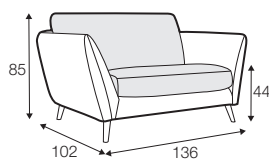

CLS classic

FC fixed

LCV loose with velcro

modular system

All drawings shown height with leg no. 141A H-14.

armchair

armchair wide

footstool 90x70

2 seater

3 seater

3XL seater divided  
with 2 cushions

3XL seater divided  
with 3 cushions

set 1 right / or left  
2 seater left / or right  
+ chaiselongue right / or left

set 2 right / or left  
3 seater left / or right  
+ chaiselongue wide right / or left

set 3 right / or left  
2 seater left / or right + divan right / or left

set 4 right / or left  
3 seater left / or right + divan right / or left

**set 5 right / or left**  
3 seater left / or right + cozy corner right / or left

**set 6**  
divan left + 2 seater without armrests + divan right

**set 7 right / or left**  
chaiselongue left / or right + 2 seater without armrests  
+ divan right / or left

**set 8 right / or left**  
3 seater left / or right + corner 90° no. 1 + 2 seater right / or left