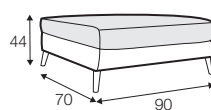

CLS classic

FC fixed

LCV loose with velcro

modular system

All drawings shown height with leg no. 141A H-14.

armchair

armchair wide

footstool 90x70

2 seater

3 seater

3XL seater divided  
with 2 cushions

3XL seater divided  
with 3 cushions

set 1 right / or left  
2 seater left / or right  
+ chaiselongue right / or left

set 2 right / or left  
3 seater left / or right  
+ chaiselongue wide right / or left

set 3 right / or left  
2 seater left / or right + divan right / or left

set 4 right / or left  
3 seater left / or right + divan right / or left

**set 5 right / or left**  
3 seater left / or right + cozy corner right / or left