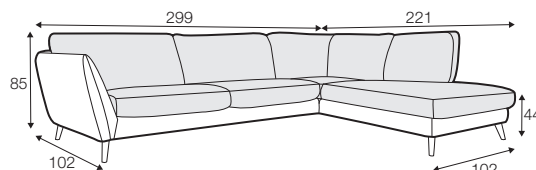

CLS classic

FC fixed

LCV loose with velcro

modular system

All drawings shown height with leg no. 141A H-14.

armchair

armchair wide

footstool 90x70

2 seater

3 seater

3XL seater divided  
with 2 cushions

3XL seater divided  
with 3 cushions

set 1 right / or left  
2 seater left / or right  
+ chaiselongue right / or left

set 2 right / or left  
3 seater left / or right  
+ chaiselongue wide right / or left

set 3 right / or left  
2 seater left / or right + divan right / or left

set 4 right / or left  
3 seater left / or right + divan right / or left

**set 5 right / or left**  
3 seater left / or right + cozy corner right / or left

**set 6**  
divan left + 2 seater without armrests + divan right

**set 7 right / or left**  
chaiselongue left / or right + 2 seater without armrests  
+ divan right / or left

**set 8 right / or left**  
3 seater left / or right + corner 90° no. 1 + 2 seater right / or left