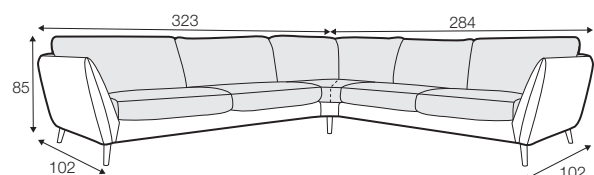

CLS classic

FC fixed

LCV loose with velcro

modular system

All drawings shown height with leg no. 141A H-14.

armchair

armchair wide

footstool 90x70

set 3 right / or left  
2 seater left / or right + divan right / or left

set 4 right / or left  
3 seater left / or right + divan right / or left

**set 5 right / or left**  
3 seater left / or right + cozy corner right / or left

**set 6**  
divan left + 2 seater without armrests + divan right

**set 7 right / or left**  
chaiselongue left / or right + 2 seater without armrests  
+ divan right / or left

**set 8 right / or left**  
3 seater left / or right + corner 90° no. 1 + 2 seater right / or left

**set 9 right / or left**  
3 seater left / or right + corner 90° no. 2  
+ 2 seater right / or left

**set 10 left / or right**  
chaiselongue left / or right + 2 seater without armrests  
+ corner 90° no. 1 + 2 seater right / or left