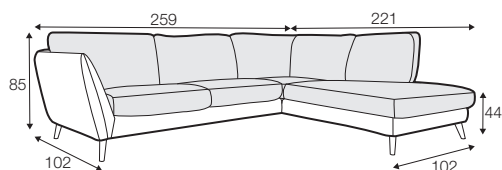

CLS classic

FC fixed

LCV loose with velcro

modular system

All drawings shown height with leg no. 141A H-14.

armchair

armchair wide

footstool 90x70

2 seater

3 seater

3XL seater divided  
with 2 cushions

3XL seater divided  
with 3 cushions

set 1 right / or left  
2 seater left / or right  
+ chaiselongue right / or left

set 2 right / or left  
3 seater left / or right  
+ chaiselongue wide right / or left

set 3 right / or left  
2 seater left / or right + divan right / or left

set 4 right / or left  
3 seater left / or right + divan right / or left

**set 5 right / or left**  
3 seater left / or right + cozy corner right / or left

**set 6**  
divan left + 2 seater without armrests + divan right

**set 7 right / or left**  
chaiselongue left / or right + 2 seater without armrests  
+ divan right / or left

**set 8 right / or left**  
3 seater left / or right + corner 90° no. 1 + 2 seater right / or left