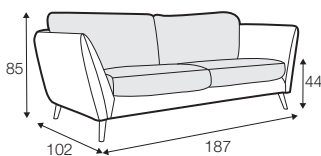

CLS classic

FC fixed

LCV loose with velcro

modular system

All drawings shown height with leg no. 141A H-14.

armchair

armchair wide

footstool 90x70

2 seater

3 seater

3XL seater divided  
with 2 cushions

3XL seater divided  
with 3 cushions

set 1 right / or left  
2 seater left / or right  
+ chaiselongue right / or left

set 2 right / or left  
3 seater left / or right  
+ chaiselongue wide right / or left

set 3 right / or left  
2 seater left / or right + divan right / or left

set 4 right / or left  
3 seater left / or right + divan right / or left

**set 5 right / or left**  
3 seater left / or right + cozy corner right / or left

**set 6**  
divan left + 2 seater without armrests + divan right

**set 7 right / or left**  
chaiselongue left / or right + 2 seater without armrests  
+ divan right / or left

**set 8 right / or left**  
3 seater left / or right + corner 90° no. 1 + 2 seater right / or left