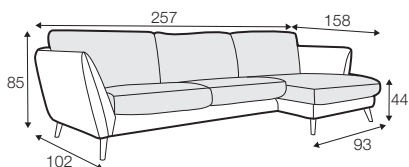

CLS classic

FC fixed

LCV loose with velcro

modular system

All drawings shown height with leg no. 141A H-14.

armchair

armchair wide

footstool 90x70

2 seater

3 seater

3XL seater divided  
with 2 cushions

3XL seater divided  
with 3 cushions

set 1 right / or left  
2 seater left / or right  
+ chaiselongue right / or left

set 2 right / or left  
3 seater left / or right  
+ chaiselongue wide right / or left

set 3 right / or left  
2 seater left / or right + divan right / or left

set 4 right / or left  
3 seater left / or right + divan right / or left

**set 5 right / or left**  
3 seater left / or right + cozy corner right / or left

**set 6**  
divan left + 2 seater without armrests + divan right

**set 7 right / or left**  
chaiselongue left / or right + 2 seater without armrests  
+ divan right / or left

**set 8 right / or left**  
3 seater left / or right + corner 90° no. 1 + 2 seater right / or left