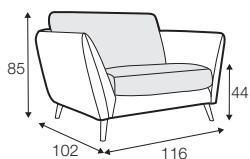

CLS classic

FC fixed

LCV loose with velcro

modular system

All drawings shown height with leg no. 141A H-14.

armchair

armchair wide

footstool 90x70

2 seater

3 seater

3XL seater divided  
with 2 cushions

3XL seater divided  
with 3 cushions

set 1 right / or left  
2 seater left / or right  
+ chaiselongue right / or left

set 2 right / or left  
3 seater left / or right  
+ chaiselongue wide right / or left

set 3 right / or left  
2 seater left / or right + divan right / or left

set 4 right / or left  
3 seater left / or right + divan right / or left

**set 5 right / or left**  
3 seater left / or right + cozy corner right / or left

**set 6**  
divan left + 2 seater without armrests + divan right

**set 7 right / or left**  
chaiselongue left / or right + 2 seater without armrests  
+ divan right / or left

**set 8 right / or left**  
3 seater left / or right + corner 90° no. 1 + 2 seater right / or left