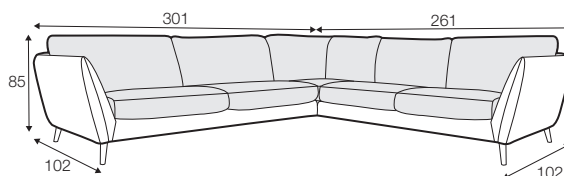

CLS classic

FC fixed

LCV loose with velcro

modular system

All drawings shown height with leg no. 141A H-14.

armchair

armchair wide

footstool 90x70

set 3 right / or left  
2 seater left / or right + divan right / or left

set 4 right / or left  
3 seater left / or right + divan right / or left

**set 5 right / or left**  
3 seater left / or right + cozy corner right / or left

**set 6**  
divan left + 2 seater without armrests + divan right

**set 7 right / or left**  
chaiselongue left / or right + 2 seater without armrests  
+ divan right / or left

**set 8 right / or left**  
3 seater left / or right + corner 90° no. 1 + 2 seater right / or left

**set 9 right / or left**  
3 seater left / or right + corner 90° no. 2  
+ 2 seater right / or left

**set 10 left / or right**  
chaiselongue left / or right + 2 seater without armrests  
+ corner 90° no. 1 + 2 seater right / or left