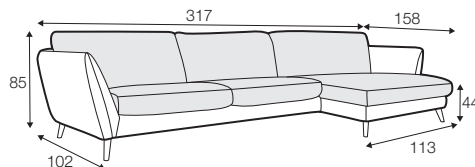

CLS classic

FC fixed

LCV loose with velcro

modular system

All drawings shown height with leg no. 141A H-14.

armchair

armchair wide

footstool 90x70

2 seater

3 seater

3XL seater divided  
with 2 cushions

3XL seater divided  
with 3 cushions

set 1 right / or left  
2 seater left / or right  
+ chaiselongue right / or left

set 2 right / or left  
3 seater left / or right  
+ chaiselongue wide right / or left

set 3 right / or left  
2 seater left / or right + divan right / or left

set 4 right / or left  
3 seater left / or right + divan right / or left

**set 5 right / or left**  
3 seater left / or right + cozy corner right / or left

**set 6**  
divan left + 2 seater without armrests + divan right

**set 7 right / or left**  
chaiselongue left / or right + 2 seater without armrests  
+ divan right / or left

**set 8 right / or left**  
3 seater left / or right + corner 90° no. 1 + 2 seater right / or left