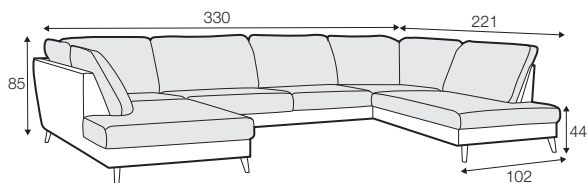

CLS classic

FC fixed

LCV loose with velcro

modular system

All drawings shown height with leg no. 141A H-14.

armchair

armchair wide

footstool 90x70

2 seater

3 seater

3XL seater divided  
with 2 cushions

3XL seater divided  
with 3 cushions

set 1 right / or left  
2 seater left / or right  
+ chaiselongue right / or left

set 2 right / or left  
3 seater left / or right  
+ chaiselongue wide right / or left

set 3 right / or left  
2 seater left / or right + divan right / or left

set 4 right / or left  
3 seater left / or right + divan right / or left

**set 5 right / or left**  
3 seater left / or right + cozy corner right / or left

**set 6**  
divan left + 2 seater without armrests + divan right

**set 7 right / or left**  
chaiselongue left / or right + 2 seater without armrests  
+ divan right / or left

**set 8 right / or left**  
3 seater left / or right + corner 90° no. 1 + 2 seater right / or left