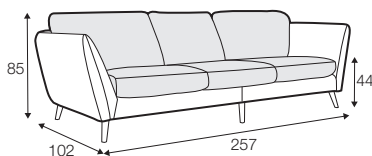

CLS classic

FC fixed

LCV loose with velcro

modular system

All drawings shown height with leg no. 141A H-14.

armchair

armchair wide

footstool 90x70

2 seater

3 seater

3XL seater divided  
with 2 cushions

3XL seater divided  
with 3 cushions

set 1 right / or left  
2 seater left / or right  
+ chaiselongue right / or left

set 2 right / or left  
3 seater left / or right  
+ chaiselongue wide right / or left

set 3 right / or left  
2 seater left / or right + divan right / or left

set 4 right / or left  
3 seater left / or right + divan right / or left

**set 5 right / or left**  
3 seater left / or right + cozy corner right / or left

**set 6**  
divan left + 2 seater without armrests + divan right

**set 7 right / or left**  
chaiselongue left / or right + 2 seater without armrests  
+ divan right / or left

**set 8 right / or left**  
3 seater left / or right + corner 90° no. 1 + 2 seater right / or left