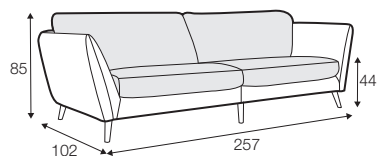

CLS classic

FC fixed

LCV loose with velcro

modular system

All drawings shown height with leg no. 141A H-14.

armchair

armchair wide

footstool 90x70

2 seater

3 seater

3XL seater divided  
with 2 cushions

3XL seater divided  
with 3 cushions

set 1 right / or left  
2 seater left / or right  
+ chaiselongue right / or left

set 2 right / or left  
3 seater left / or right  
+ chaiselongue wide right / or left

set 3 right / or left  
2 seater left / or right + divan right / or left

set 4 right / or left  
3 seater left / or right + divan right / or left

**set 5 right / or left**  
3 seater left / or right + cozy corner right / or left

**set 6**  
divan left + 2 seater without armrests + divan right

**set 7 right / or left**  
chaiselongue left / or right + 2 seater without armrests  
+ divan right / or left

**set 8 right / or left**  
3 seater left / or right + corner 90° no. 1 + 2 seater right / or left