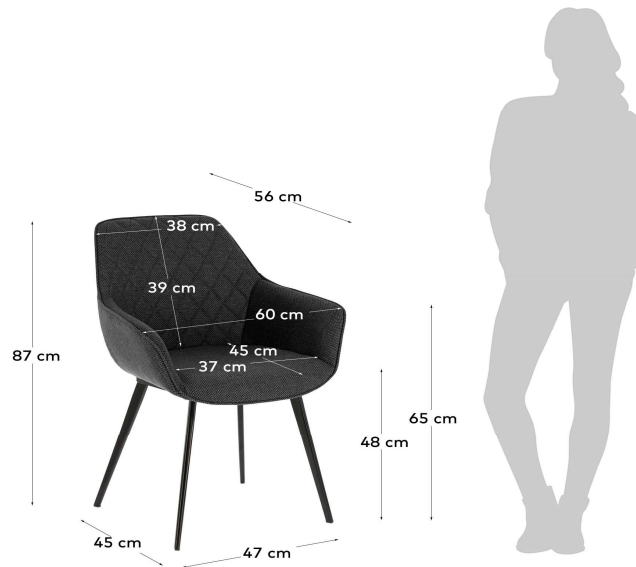

AMINY

Descriptions

Product code	CC0253VD15
Product description	AMINY Chair fabric dark grey The Amira chair keeps you seated with armrests and diamond padding, but now it is also upholstered with this dark grey anti-stain fabric, which repels any liquids that may fall on it and is very easy to clean. It is also supported by a resistant stru
Origin country	CN

Dimensions

Height x Width x Depth (cm)	87 cm	x	60 cm	x	56 cm
Product weight (kg)	7,6 Kg				
Seat height (cm)	48				
Seat width (cm)	37				
Seat depth (cm)	45				
Armrest height (cm)	65				
Armrest width (cm)	4				
Backrest height (cm)	39				

Technical drawings

Features

Use (domestic/contract/office)	Domestic+
Indoor (yes/no)	Yes
Alfresco (yes/no)	No
Outdoor (yes/no)	No
Stackable (yes/no)	No
Stacks up to	
Max. load (kg)	130
Adjustable height (yes/no)	No
Adjustable height mechanism description	N/A

Foldable (yes/no)	No
Swivel (yes/no)	No
Reclining (yes/no)	No
Armrest included (yes/no)	Yes
Padded (yes/no)	Yes
Footrest included (yes/no)	No
Fabric durability resistance (Martindale cycles)	>22.000
Water repellent (yes/no)	Yes
Stain resistant (yes/no)	Yes
Fire resistant (yes/no)	No
UV resistance level (1-5)	
Removable chair cover (yes/no)	No
Removable cover parts description	N/A
Adjustable feet (yes/no)	No
Castors information	N/A
Cushion included (yes/no)	No
Cushion removable cover (yes/no)	N/A