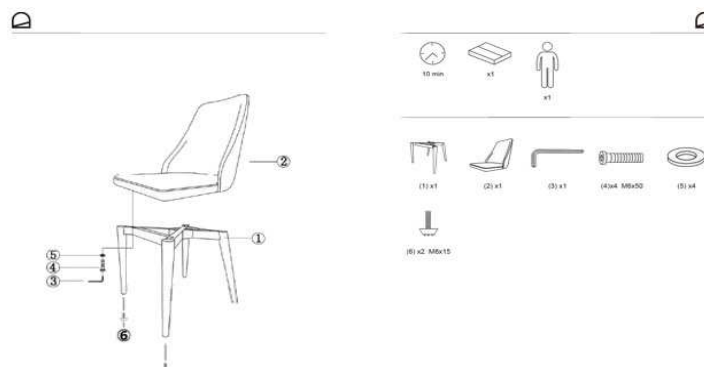

Materials

Main material	Fabric
Frame construction	Solid wood
Main finishing	Upholstered
Seat material details	Fabric, Foam, Steel, Low emissions Plywood E0 class
Backrest material details	Fabric, Foam, Steel, Low emissions Plywood E0 class
Armrest material details	N/A
Fabric type & specifications	Chenille
Fabric composition	100% Polyester
Fabric grammage (g/m2)	280
Upholstery fill material	Foam
Foam density (kg/m3)	33
Legs material	Ash wood (Fraxinus spp.)
Legs finishing	Varnished
Feet pad type	Nylon pad
Cushion fabric type	N/A
Cushion fabric composition	
Cushion grammage (g/m2)	
Cushion fill material	N/A
Cushion thickness (cm)	

Assembly

Unpacking time (min)	5
Assembly required (yes/no)	Yes
Difficulty of assembly	Easy
People required	1
Assembly time (min)	10
Assembly suggestions	Turn the seat upside down and tighten the screws. Check and classify all fittings before starting the assembly. Assemble on a soft surface.

Assembly instructions