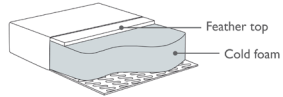

FEATHER SOFT (COMFORT C2)

Seat

Cold foam with a feather top.