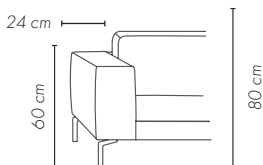

Memphis

** Dimensions without armrests.

3-Seater

W • D • H*: 200**x101x80 cm
Seat Height • Seat Depth: 44 x 59 cm
1.24 m³ Weight: 73 kg Legs: 4

2,5-Seater

W • D • H*: 180**x101x80 cm
Seat Height • Seat Depth: 44 x 59 cm
1.15 m³ Weight: 69 kg Legs: 4

2-Seater

W • D • H*: 150**x101x80 cm
Seat Height • Seat Depth: 44 x 59 cm
1.00 m³ Weight: 63 kg Legs: 4

1,5-Seater

W • D • H*: 90**x101x80 cm
Seat Height • Seat Depth: 44 x 59 cm
0.71 m³ Weight: 52 kg Legs: 4

1-Seater

W • D • H*: 75**x101x80 cm
Seat Height • Seat Depth: 44 x 59 cm
0.64 m³ Weight: 50 kg Legs: 4

Chl (90)-Seater

W • D • H*: 90**x148x80 cm
Seat Height • Seat Depth: 44 x 106 cm
1.03 m³ Weight: 58 kg Legs: 6

Chl (90)-Seater XL

W • D • H*: 90**x170x80 cm
1.11 m³ Weight: 61 kg Legs: 5

Chl (75)-Seater

W • D • H*: 75**x148x80 cm
Seat Height • Seat Depth: 44 x 106 cm
0.92 m³ Weight: 55 kg Legs: 6

Chl (75)-Seater XL

W • D • H*: 75**x170x80 cm
0.78 m³ Weight: 55 kg Legs: 5

3-Module

W • D • H*: 200x101x80 cm
Seat Height • Seat Depth: 44 x 59 cm
1.00 m³ Weight: 51 kg Legs: 4

3-Module L/R

W • D • H*: 200**x101x80 cm
Seat Height • Seat Depth: 44 x 59 cm
1.12 m³ Weight: 62 kg Legs: 4

2,5-Module

W • D • H*: 180x101x80 cm
Seat Height • Seat Depth: 44 x 59 cm
0.91 m³ Weight: 47 kg Legs: 4

2,5-Module L/R

W • D • H*: 180**x101x80 cm
Seat Height • Seat Depth: 44 x 59 cm
1.03 m³ Weight: 58 kg Legs: 4

2-Module

W • D • H*: 150x101x80 cm
Seat Height • Seat Depth: 44 x 59 cm
0.76 m³ Weight: 41 kg Legs: 4

2-Module L/R

W • D • H*: 150**x101x80 cm
Seat Height • Seat Depth: 44 x 59 cm
0.88 m³ Weight: 52 kg Legs: 4

1,5-Module (90)

W • D • H*: 90x101x80 cm
Seat Height • Seat Depth: 44 x 59 cm
0.47 m³ Weight: 30 kg Legs: 4

1,5-Module (90) L/R

W • D • H*: 90**x101x80 cm
Seat Height • Seat Depth: 44 x 59 cm
0.59 m³ Weight: 41 kg Legs: 4

1-Module (75)

W • D • H*: 75x101x80 cm
Seat Height • Seat Depth: 44 x 59 cm
0.40 m³ Weight: 28 kg Legs: 4

1-Module (75) L/R

W • D • H*: 75**x101x80 cm
Seat Height • Seat Depth: 44 x 59 cm
0.52 m³ Weight: 39 kg Legs: 4

Chl (90)-Module

W • D • H*: 90x148x80 cm
Seat Height • Seat Depth: 44 x 106 cm
0.68 m³ Weight: 36 kg Legs: 4

Chl (90)-Module L/R

W • D • H*: 90**x148x80 cm
Seat Height • Seat Depth: 44 x 106 cm
0.86 m³ Weight: 47 kg Legs: 5

Chl (90)-Module XL

W • D • H*: 90x170x80 cm
0.78 m³ Weight: 41 kg Legs: 4

Chl (90)-Module XL L/R

W • D • H*: 90**x170x80 cm
0.95 m³ Weight: 51 kg Legs: 5

Chl (75)-Module

W • D • H*: 75x148x80 cm
Seat Height • Seat Depth: 44 x 106 cm
0.58 m³ Weight: 33 kg Legs: 5

Chl (75)-Module L/R

W • D • H*: 75**x148x80 cm
Seat Height • Seat Depth: 44 x 106 cm
0.76 m³ Weight: 44 kg Legs: 5

Chl (75)-Module XL

W • D • H*: 75x170x80 cm
0.66 m³ Weight: 37 kg Legs: 4

Chl (75)-Module XL L/R

W • D • H*: 75**x170x80 cm
0.83 m³ Weight: 47 kg Legs: 4

Corner-Module Multi L/R

W • D • H*: 155**x160**x80 cm
Seat Height • Seat Depth: 44 x 59/89 cm
1.46 m³ Weight: 62 kg Legs: 5

Corner-Module (Maxi)

W • D • H*: 116x116x80 cm
Seat Height • Seat Depth: 44 x 59 cm
0.68 m³ Weight: 33 kg Legs: 4

Corner-Module (90)

W • D • H*: 98x98x80 cm
Seat Height • Seat Depth: 44 x 56 cm
0.50 m³ Weight: 30 kg Legs: 4

Corner-Module (45)

W • D • H*: 90x94x80 cm
Seat Height • Seat Depth: 44 x 59 cm
0.44 m³ Weight: 19 kg Legs: 3