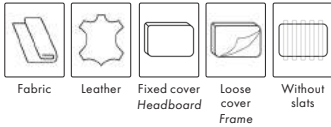

Upholstery