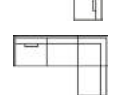

3C2 L/R
W • D • H*: 263x293x82 cm
Seat Height • Seat Depth : 47 x 49/66 cm
3.24 m³ Weight: 172 kg Legs: 8