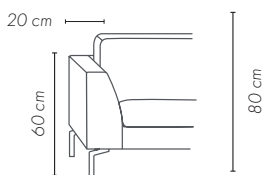

Blues. Day & Night.

Comfort. Day.

Comfort. Night.

Upholstery. Day.

Upholstery. Night.

Carter

Baker

Memphis

** Dimensions without armrests.

3-Seater

W • D • H*: 200**x101x80 cm
Seat Height • Seat Depth: 44 x 59 cm
1.24 m³ Weight: 73 kg Legs: 4

2,5-Seater

W • D • H*: 180**x101x80 cm
Seat Height • Seat Depth: 44 x 59 cm
1.15 m³ Weight: 69 kg Legs: 4

2-Seater

W • D • H*: 150**x101x80 cm
Seat Height • Seat Depth: 44 x 59 cm
1.00 m³ Weight: 63 kg Legs: 4

1,5-Seater

W • D • H*: 90**x101x80 cm
Seat Height • Seat Depth: 44 x 59 cm
0.71 m³ Weight: 52 kg Legs: 4

1-Seater

W • D • H*: 75**x101x80 cm
Seat Height • Seat Depth: 44 x 59 cm
0.64 m³ Weight: 50 kg Legs: 4

Chl (90)-Seater

W • D • H*: 90**x148x80 cm
Seat Height • Seat Depth: 44 x 106 cm
1.03 m³ Weight: 58 kg Legs: 6

Chl (90)-Seater XL

W • D • H*: 90**x170x80 cm
1.11 m³ Weight: 61 kg Legs: 5

Chl (75)-Seater

W • D • H*: 75**x148x80 cm
Seat Height • Seat Depth: 44 x 106 cm
0.92 m³ Weight: 55 kg Legs: 6

Chl (75)-Seater XL

W • D • H*: 75**x170x80 cm
0.78 m³ Weight: 55 kg Legs: 5

3-Module

W • D • H*: 200x101x80 cm
Seat Height • Seat Depth: 44 x 59 cm
1.00 m³ Weight: 51 kg Legs: 4

3-Module L/R

W • D • H*: 200**x101x80 cm
Seat Height • Seat Depth: 44 x 59 cm
1.12 m³ Weight: 62 kg Legs: 4

2,5-Module

W • D • H*: 180x101x80 cm
Seat Height • Seat Depth: 44 x 59 cm
0.91 m³ Weight: 47 kg Legs: 4

2,5-Module L/R

W • D • H*: 180**x101x80 cm
Seat Height • Seat Depth: 44 x 59 cm
1.03 m³ Weight: 58 kg Legs: 4

2-Module

W • D • H*: 150x101x80 cm
Seat Height • Seat Depth: 44 x 59 cm
0.76 m³ Weight: 41 kg Legs: 4

2-Module L/R

W • D • H*: 150**x101x80 cm
Seat Height • Seat Depth: 44 x 59 cm
0.88 m³ Weight: 52 kg Legs: 4

1,5-Module (90)

W • D • H*: 90x101x80 cm
Seat Height • Seat Depth: 44 x 59 cm
0.47 m³ Weight: 30 kg Legs: 4

1,5-Module (90) L/R

W • D • H*: 90**x101x80 cm
Seat Height • Seat Depth: 44 x 59 cm
0.59 m³ Weight: 41 kg Legs: 4

1-Module (75)