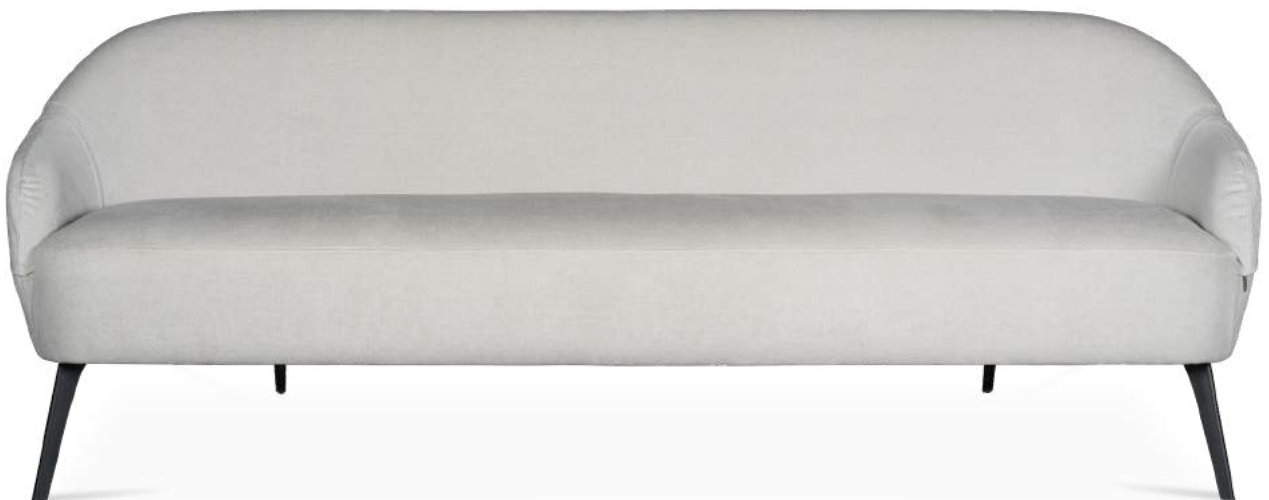

Paloma dining sofa

We observed that most dining sofas had straighter lines and felt Paloma's rounded shapes would be a more graceful option for your dining room. Available in 3 sizes so suit your dining table and seating requirements. The dining sofa comes with an optional armrest cover to protect it from daily use and dirty dinner hands.

*Paloma dining sofa
in Velvety Ivory.*