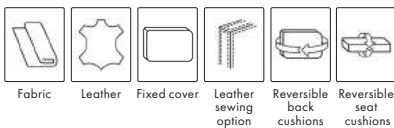

Comfort

Upholstery