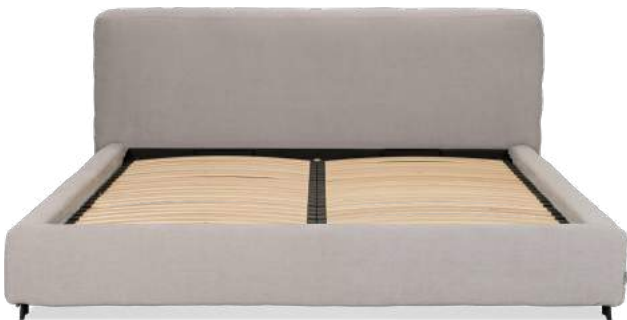

Shabby
Page 79