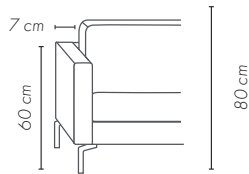

Blues. Day & Night.

Comfort. Day.

Comfort. Night.

Upholstery. Day.

Upholstery. Night.

Carter

Baker

Memphis

** Dimensions without armrests.

3-Seater

W • D • H*: 200**x101x80 cm
Seat Height • Seat Depth: 44 x 59 cm
1.24 m³ Weight: 73 kg Legs: 4

2,5-Seater

W • D • H*: 180**x101x80 cm
Seat Height • Seat Depth: 44 x 59 cm
1.15 m³ Weight: 69 kg Legs: 4

2-Seater

W • D • H*: 150**x101x80 cm
Seat Height • Seat Depth: 44 x 59 cm
1.00 m³ Weight: 63 kg Legs: 4

1,5-Seater

W • D • H*: 90**x101x80 cm
Seat Height • Seat Depth: 44 x 59 cm
0.71 m³ Weight: 52 kg Legs: 4

1-Seater

W • D • H*: 75**x101x80 cm
Seat Height • Seat Depth: 44 x 59 cm
0.64 m³ Weight: 50 kg Legs: 4

Chl (90)-Seater

W • D • H*: 90**x148x80 cm
Seat Height • Seat Depth: 44 x 106 cm
1.03 m³ Weight: 58 kg Legs: 6

Chl (90)-Seater XL

W • D • H*: 90**x170x80 cm
1.11 m³ Weight: 61 kg Legs: 5

Chl (75)-Seater

W • D • H*: 75**x148x80 cm
Seat Height • Seat Depth: 44 x 106 cm
0.92 m³ Weight: 55 kg Legs: 6

Chl (75)-Seater XL

W • D • H*: 75**x170x80 cm
0.78 m³ Weight: 55 kg Legs: 5

3-Module

W • D • H*: 200x101x80 cm
Seat Height • Seat Depth: 44 x 59 cm
1.00 m³ Weight: 51 kg Legs: 4

3-Module L/R

W • D • H*: 200**x101x80 cm
Seat Height • Seat Depth: 44 x 59 cm
1.12 m³ Weight: 62 kg Legs: 4

2,5-Module

W • D • H*: 180x101x80 cm
Seat Height • Seat Depth: 44 x 59 cm
0.91 m³ Weight: 47 kg Legs: 4

2,5-Module L/R

W • D • H*: 180**x101x80 cm
Seat Height • Seat Depth: 44 x 59 cm
1.03 m³ Weight: 58 kg Legs: 4

2-Module

W • D • H*: 150x101x80 cm
Seat Height • Seat Depth: 44 x 59 cm
0.76 m³ Weight: 41 kg Legs: 4

2-Module L/R

W • D • H*: 150**x101x80 cm
Seat Height • Seat Depth: 44 x 59 cm
0.88 m³ Weight: 52 kg Legs: 4

1,5-Module (90)

W • D • H*: 90x101x80 cm
Seat Height • Seat Depth: 44 x 59 cm
0.47 m³ Weight: 30 kg Legs: 4

1,5-Module (90) L/R

W • D • H*: 90**x101x80 cm
Seat Height • Seat Depth: 44 x 59 cm
0.59 m³ Weight: 41 kg Legs: 4

1-Module (75)