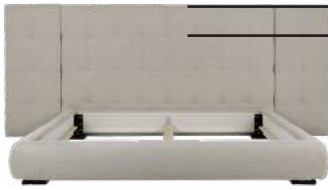

Index Beds

Blanc.

Headboard XH
Std Headboard

Bedframe 180x200
W • D • H* 206x219x28 cm
0.30 m³ Weight: 49 kg Legs: 4
Height of frame: 28 cm**

Bedframe 160x200
W • D • H* 186x219x28 cm
0.29 m³ Weight: 47 kg Legs: 4
Height of frame: 28 cm**

Bedframe 140x200
W • D • H* 166x219x28 cm
0.28 m³ Weight: 45 kg Legs: 4
Height of frame: 28 cm**

Headboard 180
W • D • H* 210x10x98 cm
0.25 m³ Weight: 26 kg

Headboard 180 XH
W • D • H* 210x10x130 cm
0.34 m³ Weight: 32 kg

Headboard 160
W • D • H* 190x10x98 cm
0.23 m³ Weight: 24 kg

Headboard 160 XH
W • D • H* 190x10x130 cm
0.30 m³ Weight: 30 kg

Headboard 140
W • D • H* 170x10x98 cm
0.21 m³ Weight: 22 kg

Headboard 140 XH
W • D • H* 170x10x130 cm
0.27 m³ Weight: 28 kg

Sideboard
W • D • H* 56x10x98 cm
0.07 m³ Weight: 10 kg

Sideboard XH
W • D • H* 56x10x130 cm
0.09 m³ Weight: 12 kg

Info - Headboard

The headboard and sideboards on Blanc comes in two different heights, 90 cm and XH 130 cm.