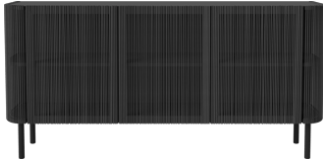

BOLIA

04-139-02

Cord Sideboard

Specifications

Country of origin	Assembly	Width	Height	Depth	Max weight capacity per shelf
Bosnia and Herzegovina	Legs/Base to be mounted	168 cm	80 cm	45 cm	15 kg
Producer	The parcel's measurements				
Aage Østergaard Møbelindustri A/S	The parcel's measurements 1: 0.73 m ³ , 54.0 kg (D 65.0 cm, W 173.0 cm, H 65.0 cm))				

Test and certifications

FSC® C165134

The mark of
responsible forestry

04-139-02

Cord Sideboard

Width 168 cm
Depth 45 cm
Height 80 cm
Max weight capacity per shelf 15 kg
Producer Aage Østergaard Møbelindustri A/S

The parcel's measurements
The parcel's measurements 1: 0.73 m³, 54.0 kg
(D 65.0 cm, W 173.0 cm, H 65.0 cm))

04-139-01

Cord sideboard

Width 120 cm
Depth 45 cm
Height 80 cm
Producer Aage Østergaard Møbelindustri A/S

The parcel's measurements
The parcel's measurements 1: 0.40 m³, 41.0 kg
(D 50.0 cm, W 125.0 cm, H 64.5 cm))

04-139-05

Cord Highboard

Width 90 cm
Depth 45 cm
Height 160 cm
Max weight capacity per shelf 15 kg
Producer Aage Østergaard Møbelindustri A/S