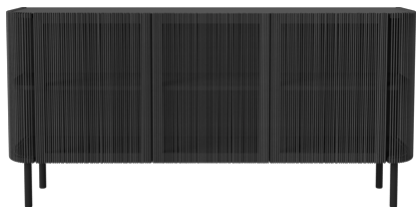

Cord series

Designed by Hertel & Klarhoefer, Germany

Cord is a series of sideboards and high boards, which are made of solid oak that creates a heavy and solid expression, contrasted by the strings of braided paper rope that create an airy, eye-catching front. And the paper-thin braiding is certainly something very special. Danish Cord is developed and produced in the small Danish town of Randers, with local influences reinforcing its origins of good, solid craftsmanship.

BOLIA

04-139-02

Cord Sideboard

Specifications

Country of origin	Assembly	Width	Height	Depth	Max weight capacity per shelf
Bosnia and Herzegovina	Legs/Base to be mounted	168 cm	80 cm	45 cm	15 kg
Producer	The parcel's measurements				
Aage Østergaard Møbelindustri A/S	The parcel's measurements 1: 0.73 m ³ , 54.0 kg (D 65.0 cm, W 173.0 cm, H 65.0 cm))				

Test and certifications

FSC® C165134

The mark of
responsible forestry

04-139-02

Cord Sideboard

Width 168 cm
Depth 45 cm
Height 80 cm
Max weight capacity per shelf 15 kg
Producer Aage Østergaard Møbelindustri A/S

The parcel's measurements
The parcel's measurements 1: 0.73 m³, 54.0 kg
(D 65.0 cm, W 173.0 cm, H 65.0 cm))

04-139-01

Cord sideboard

Width 120 cm
Depth 45 cm
Height 80 cm
Producer Aage Østergaard Møbelindustri A/S