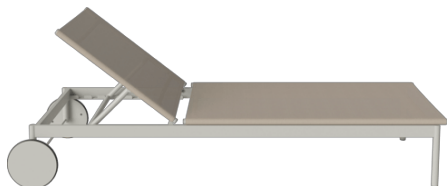

### Specifications

Country of origin	Assembly	Width	Length	Depth	Height
Poland	Delivered assembled	205.50 cm	205.50 cm	70 cm	39 cm
Producer	The parcel's measurements				
Actona Poland Sp. z o.o.	The parcel's measurements 1: 0.62 m <sup>3</sup> , 32.5 kg (D 41.0 cm, W 72.0 cm, H 210.0 cm)				