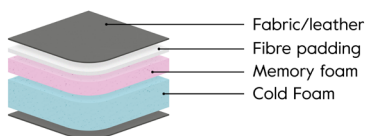

Seat Cushion

The seat cushion consists of elastic cut cold foam with a feather top.

Back Cushion

The back cushion consists of a core in foam with a feather top.

Synthetic down - C4

Seat Cushion

The seat cushion consists of elastic cut cold foam with a top of synthetic down.

Back Cushion

The back cushion consists of a mix of synthetic down and ball fibre.

Memory Foam - CM

Seat Cushion

The seat cushion consists of elastic cut cold foam with memory foam on top, covered with fibre padding.

Back Cushion

The back cushion consists of a core in foam with a feather top.

If you have any questions or want to know more
about our products, please let us know.

Get more information at
www.furninova.com