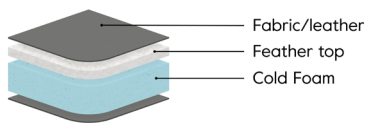

Upholstery

Upholstery

Orca is available with fabric and leather upholstery.

Frame

All the bearing parts of the frame are made of solid wood. Some components are made of particleboard.

Comforts

Feather Soft - C2

Seat Cushion

The seat cushion consists of elastic cut cold foam with a feather top.

Back Cushion

The back cushion consists of a core in foam with a feather top.

Synthetic down - C4

Seat Cushion

The seat cushion consists of elastic cut cold foam with a top of synthetic down.

Back Cushion

The back cushion consists of a mix of synthetic down and ball fibre.

Memory Foam - CM

Seat Cushion

The seat cushion consists of elastic cut cold foam with memory foam on top, covered with fibre padding.