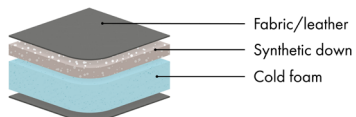

Seat Cushion

The seat cushion consists of elastic cut cold foam with a feather top.

Back Cushion

The back cushion consists of a core in foam with a feather top.

Synthetic down - C4

Seat Cushion

The seat cushion consists of elastic cut cold foam with a top of synthetic down.

Back Cushion

The back cushion consists of a mix of synthetic down and ball fibre.

Memory Foam - CM

Seat Cushion

The seat cushion consists of elastic cut cold foam with memory foam on top, covered with fibre padding.