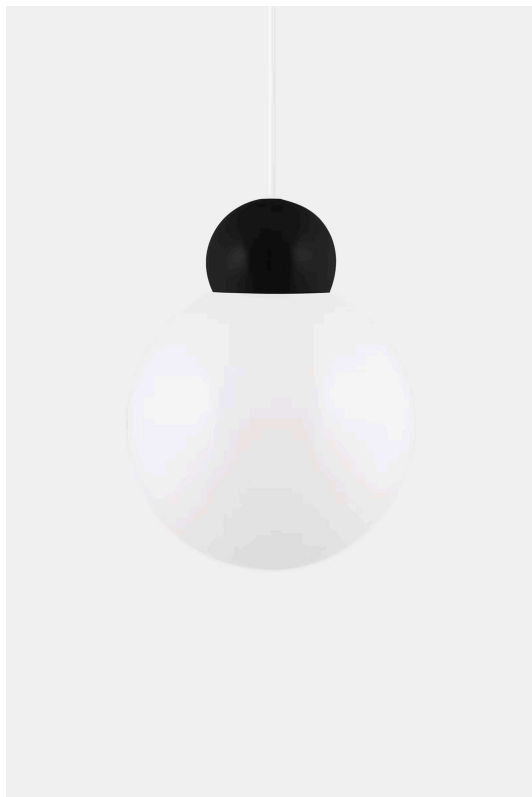

ART NR: 654811

Pendant Ripley 25 – Black

197.00 EUR

DESCRIPTION ⊕

Ripley pendant with its both contemporary and playful design fits perfectly in the modern interior. The lamp is made of metal with a shade in white glass, has a 120 cm long white textile cable and a matching ceiling cup made of metal. Lamp plug for ceiling connection is sold separately.

Show less

INFORMATION ⊕

Designer	Patrick Hall
Dimensions	D: 25 W: 25 H: 35 cm
Lampholder	1 x E27, max. 40 W

DETAILS ⊕

Socket	E27
Isolation Class	II
IP Class	IP20
Cable Length	120 cm
Cable Color	White
EAN	7319436548110

DOWNLOADS ⊗