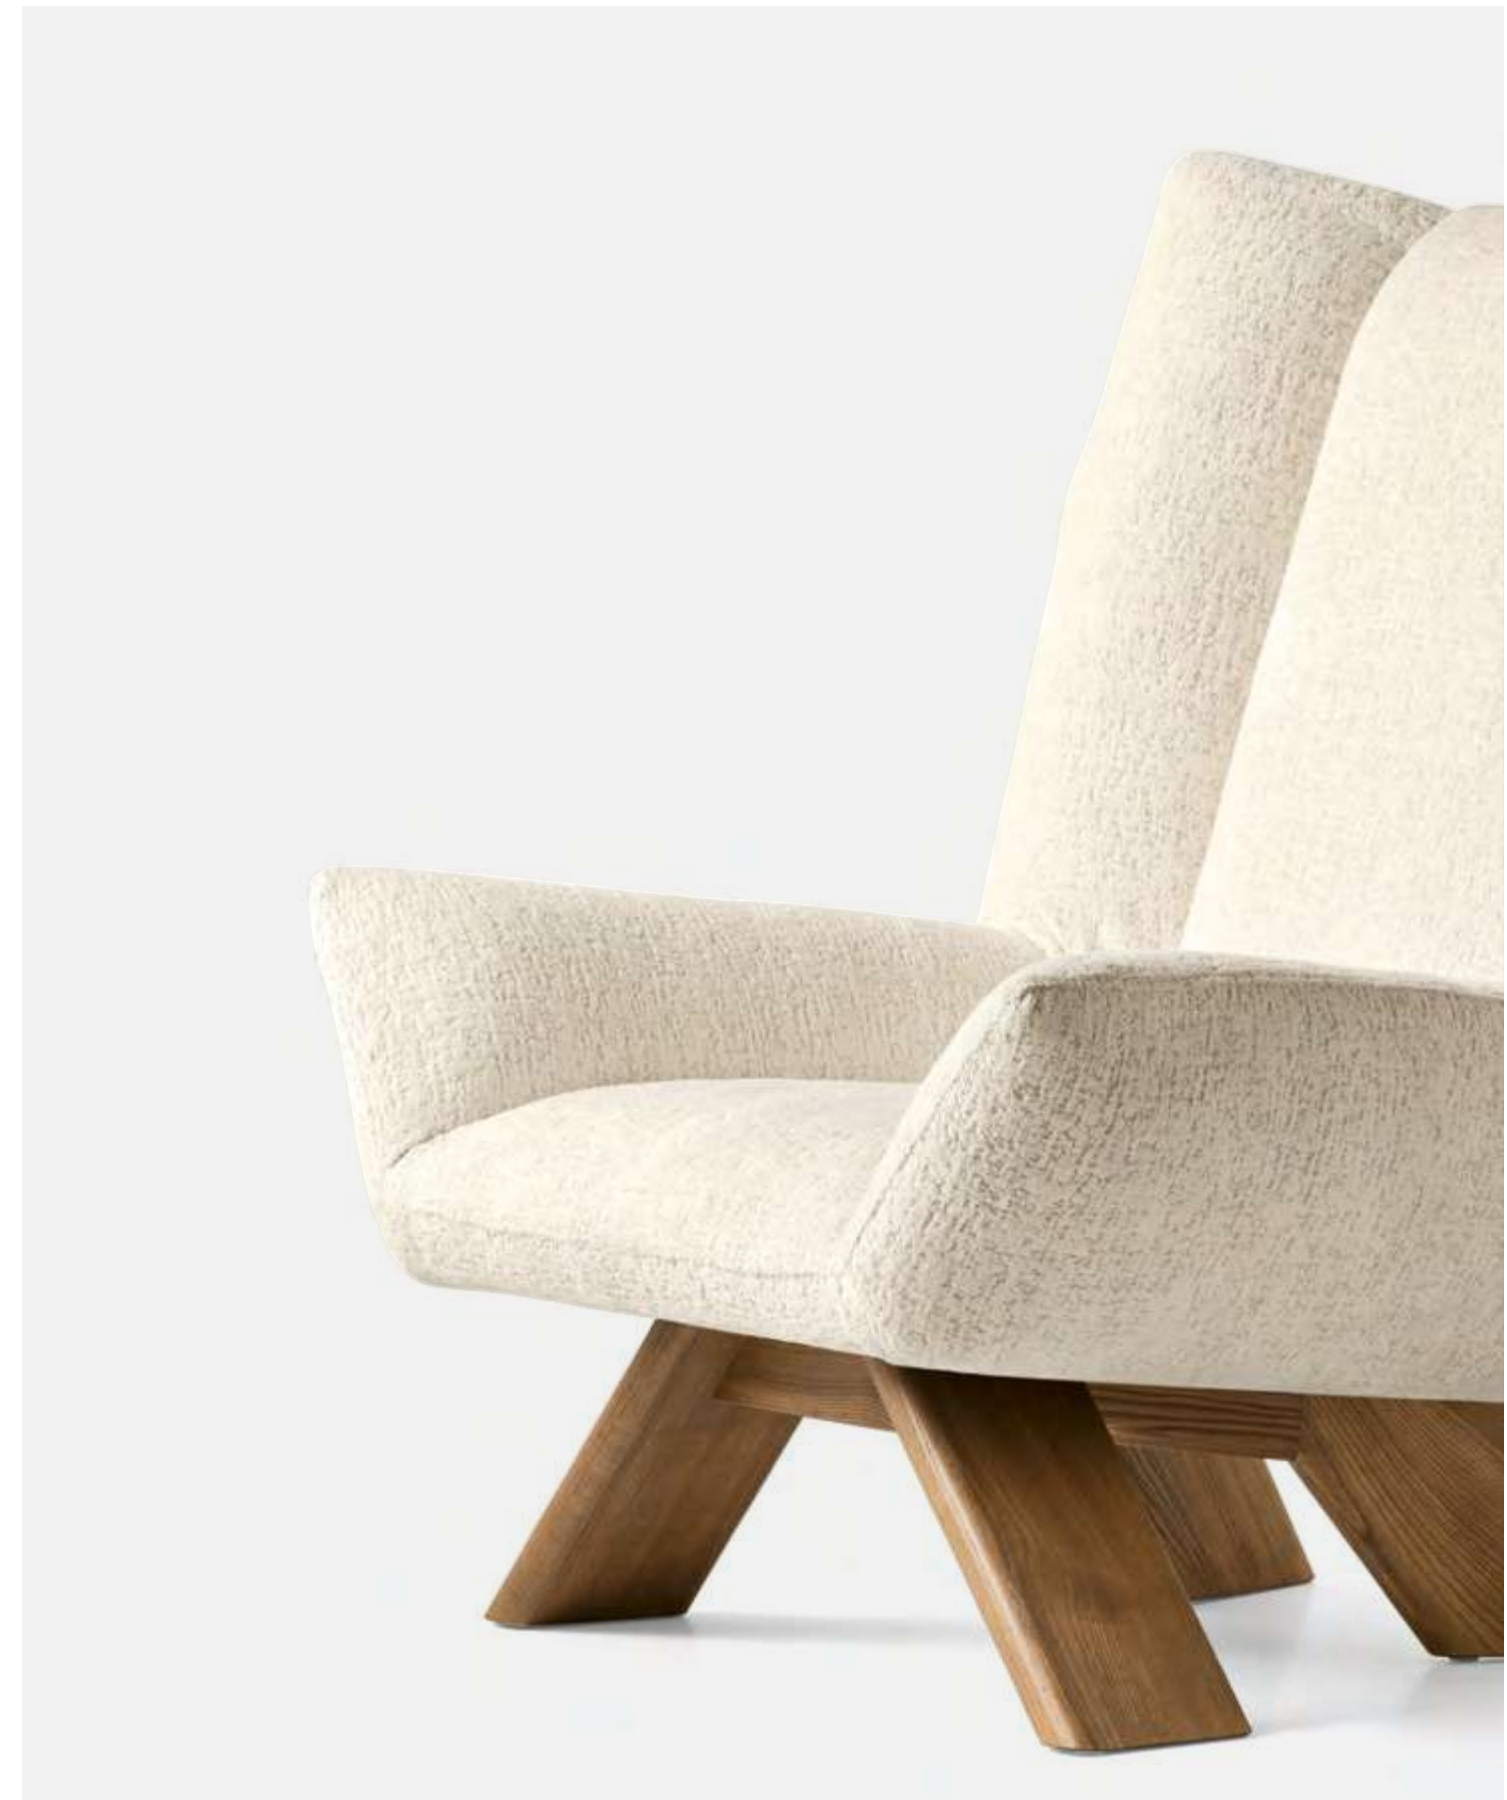

La poltrona Dalia combina comfort e design innovativo. Imbottita, disponibile in una vasta gamma di tessuti e pelli, e caratterizzata dal particolare basamento a trespolo, è una poltrona perfetta per il relax e la lettura, con una fusione di stili mid-century e nordico. Dalia è anche dotata di un meccanismo girevole.

The Dalia armchair combines comfort and innovative design. Upholstered, available in a wide range of fabrics and leathers, and characterized by the particular three-legged base, it is a perfect armchair for relaxation and reading, with a fusion of mid-century and Nordic styles. Dalia also features a swivel mechanism.

Dalia