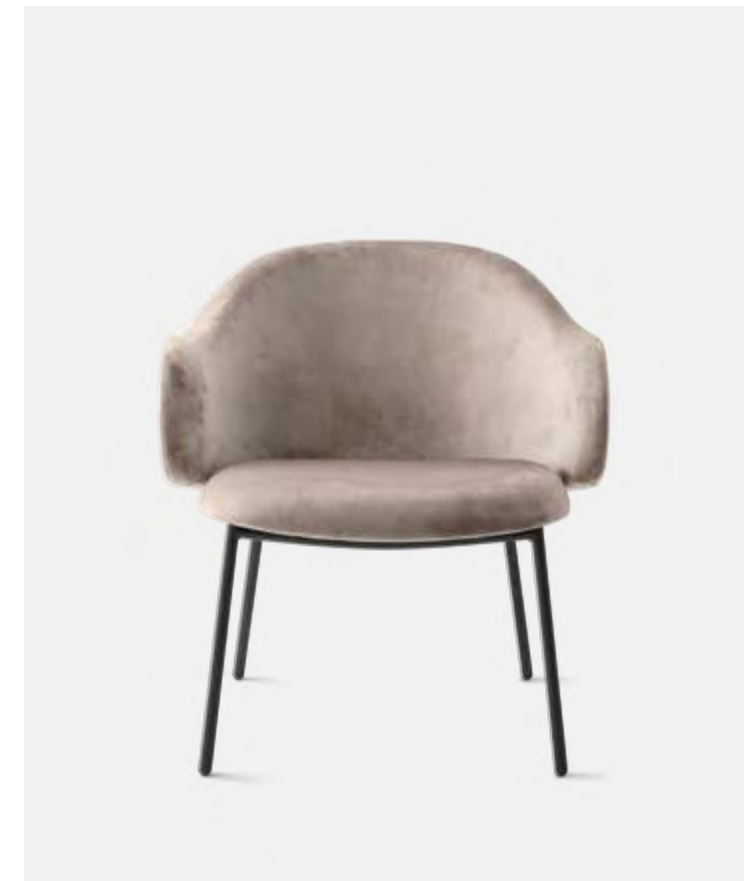

Holly Poltrona / Lounge chair CS3417 P15 / Venice S0F

CS3417

Struttura / Frame

Metallo / Metal

P15

P29L

Nota Per le combinazioni disponibili consultare il listino prezzi. / **Note** Please check all available combinations in the price list.