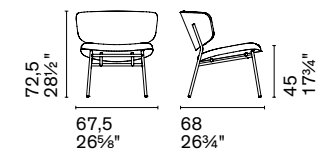

Fifties

CS3416

design by Busetti Garuti Redaelli

Fifties Poltrona /Lounge chair CS3416 P175 / Venice SOU

CS3416

Struttura /Frame

Metallo /Metal

P15