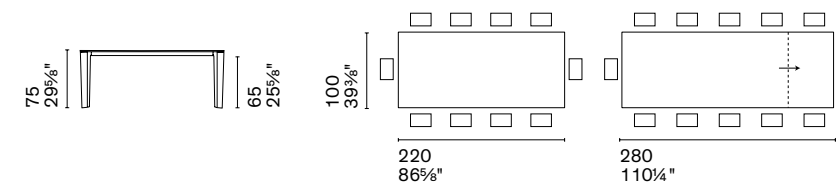

CS4097-R 220

Nota Per le combinazioni disponibili consultare il listino prezzi. / **Note** Please check all available combinations in the price list.