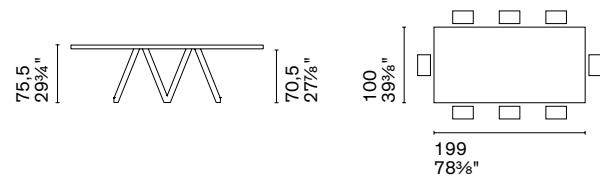

CS4092-FR 200 MTO