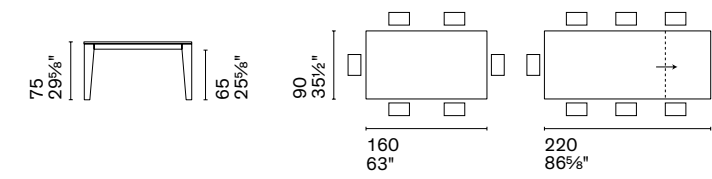

Dogma

CS4149

design by Archirivolto

Dogma

Tavolo / Table

CS4149-R P12 / P2C

CS4149-R 160

CS4149-R 180