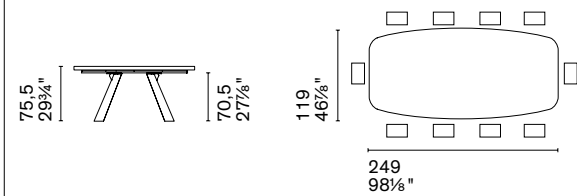

CS4115-FB 250
CS4115-FB 250 MTO