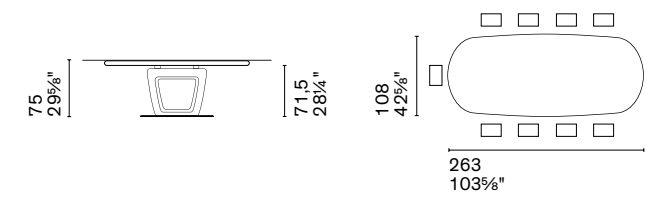

Orbital

Tavolo /Table

CS4145-S 165 P15 / GTG

CS4145-FS 260
CS4145-FS A 260