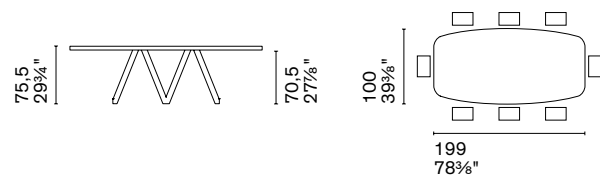

CS4092-FB 200
CS4092-FB 200 MTO