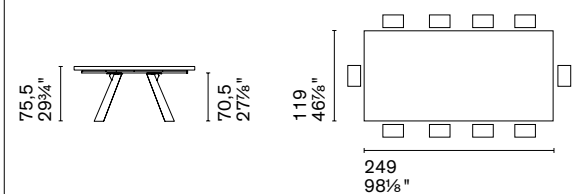

CS4115-FR 250 MTO