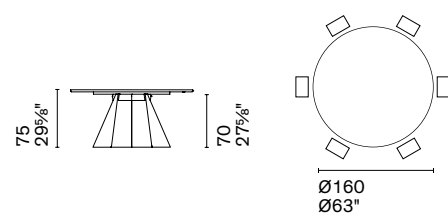

CS4113-FD 160
CS4113-FD 160 MTO