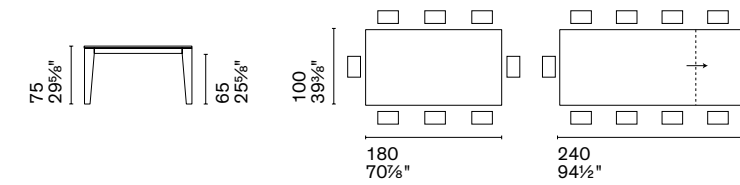

Dogma

CS4149

design by Archirivolto

Dogma

Tavolo / Table

CS4149-R P12 / P2C

CS4149-R 160

CS4149-R 180