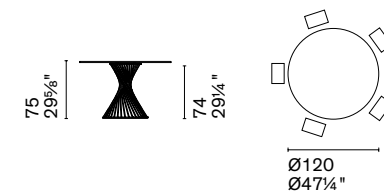

CS4108-FD 120
CS4108-FD 120 MTO