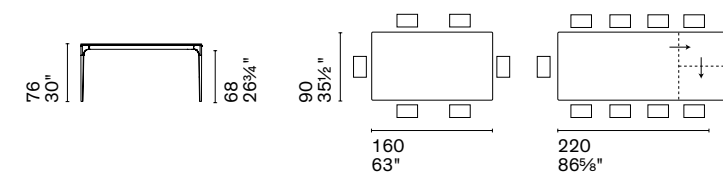

CS4125-R 160

Nota Per le combinazioni disponibili consultare il listino prezzi. / **Note** Please check all available combinations in the price list.