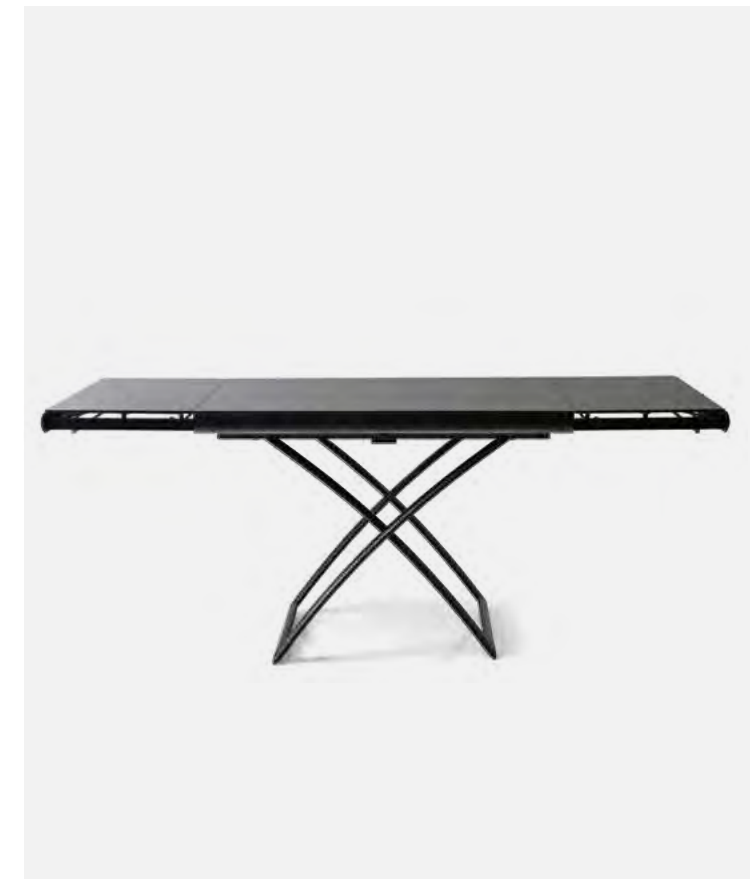

Dakota Tavolino / Multi-purpose table CS5078 P15 / GB