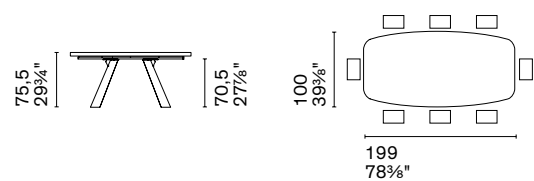

CS4115-FB 200
CS4115-FB 200 MTO