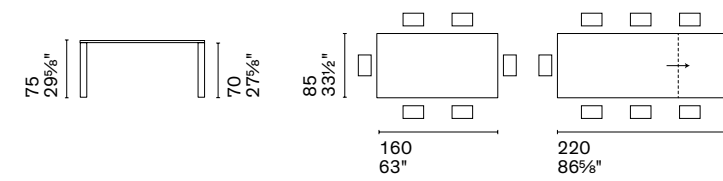

CS4139-R 160

Nota Per le combinazioni disponibili consultare il listino prezzi. / **Note** Please check all available combinations in the price list.