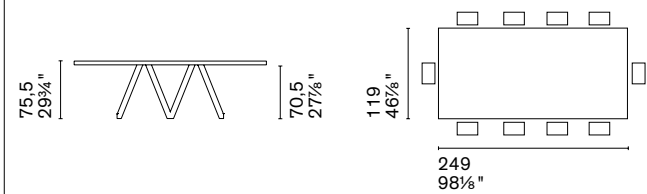

CS4092-FR 250 MTO