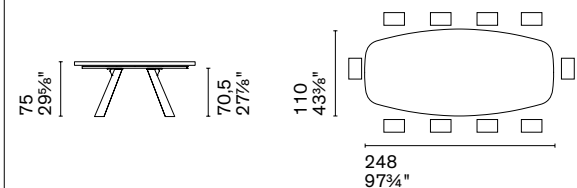

CS4115-FS 250

Nota Per le combinazioni disponibili consultare il listino prezzi. /Note Please check all available combinations in the price list.