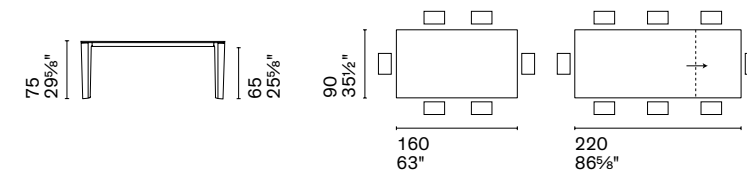

CS4097-R 160