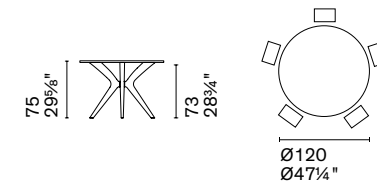

Tokyo
Annie

Tavolo / Table
Sedia / Chair

CS18-R P201 / P5C
CS1809-MTO P201 / SQ5

CS18-FD 120