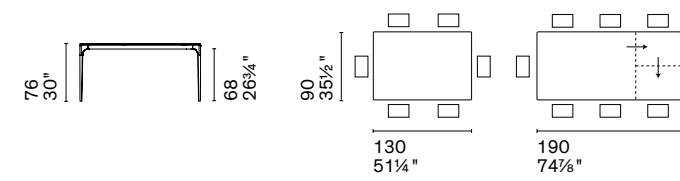

Silhouette Tavolo / Table CS4125-R P15 / P6C

CS4125-R 130