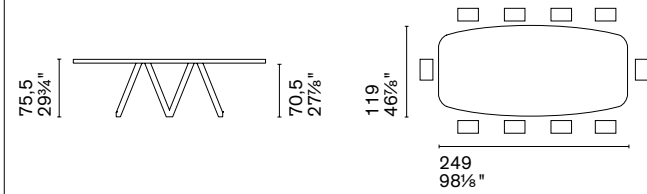

CS4092-FB 250
CS4092-FB 250 MTO