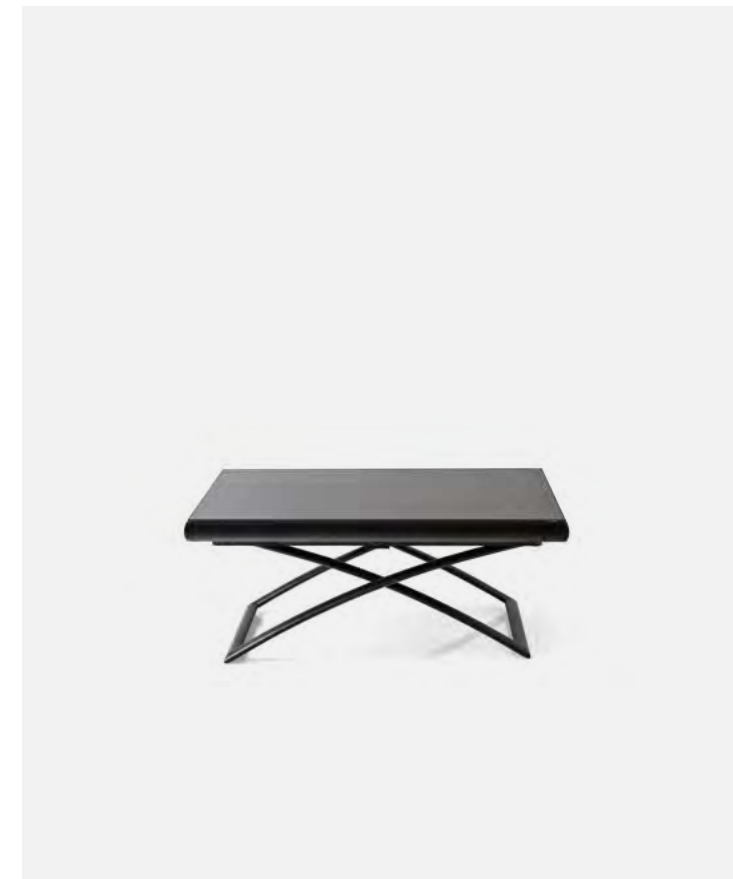

Dakota Tavolino / Multi-purpose table CS5078 P15 / GB