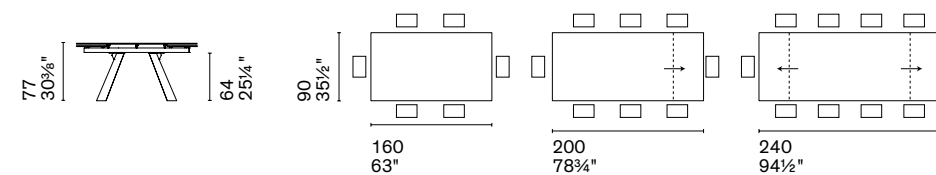

CS4114-R 160
CS4114-R 160 MTO