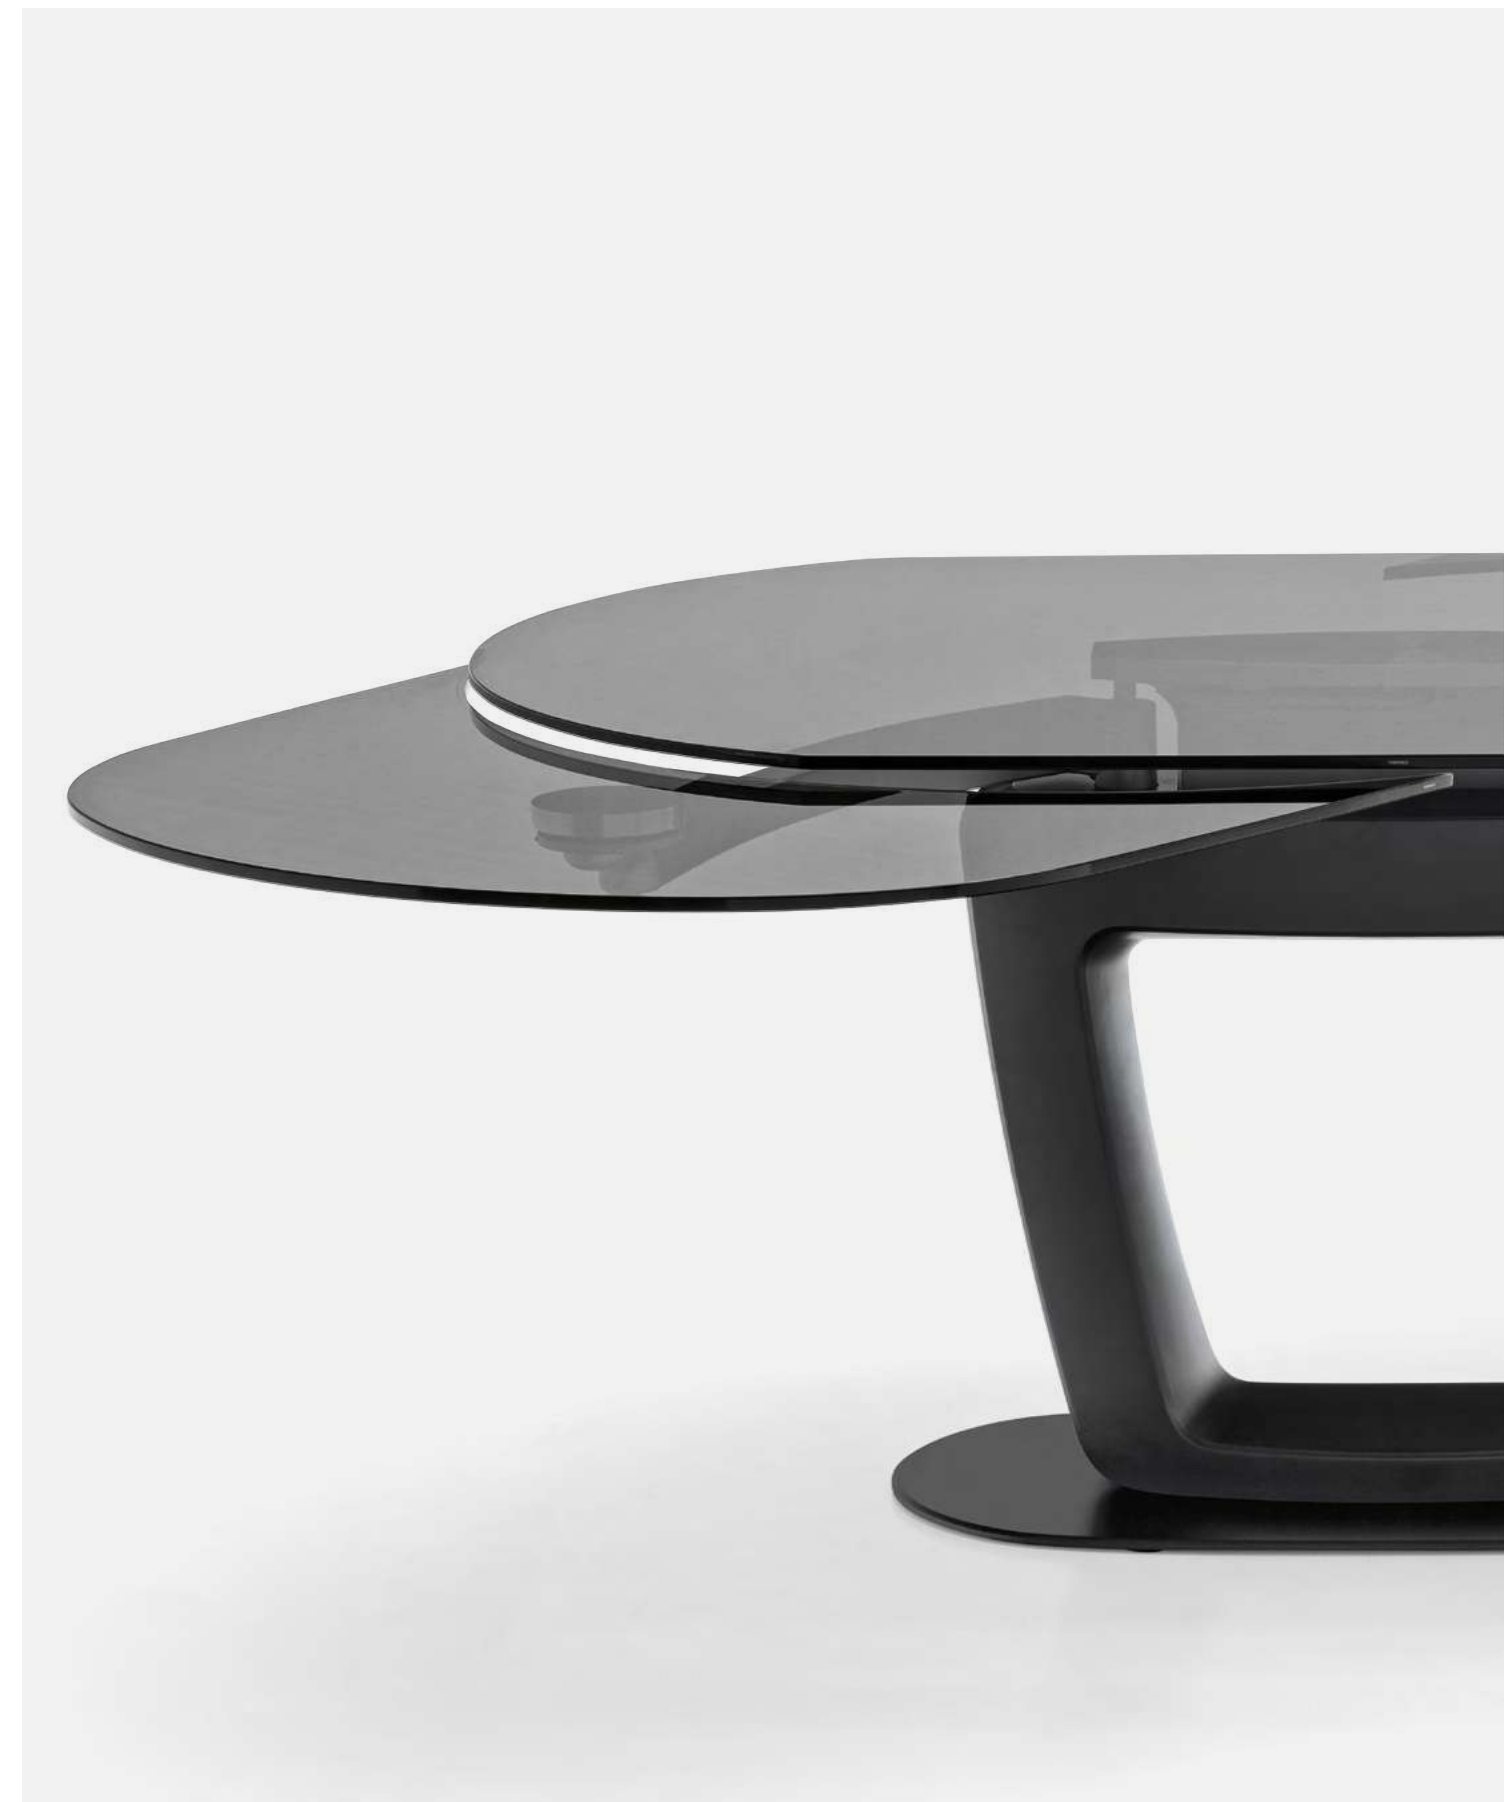

Evoluzione di un modello iconico di Calligaris, Orbital si contraddistingue per il dinamismo e lo stile contemporaneo. La sua peculiarità è il meccanismo brevettato di allunga, attraverso il quale si amplia la superficie ellittica del piano con uno spettacolare movimento rotatorio. Alle diverse finiture del piano si abbina una base personalizzabile con cover intercambiabili.

An evolution of an iconic Calligaris model, Orbital stands out for its dynamism and contemporary style. Its peculiarity is the patented extension mechanism, through which you expand the elliptical surface of the top with a spectacular rotary movement. The several finishes for the top join a customizable base with interchangeable covers.

Orbital