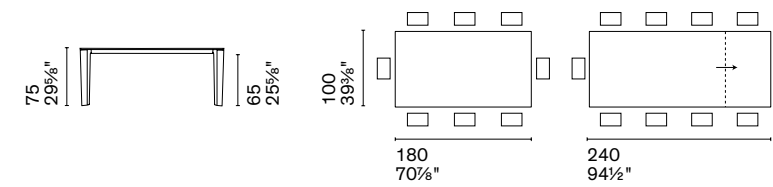

CS4097-R 180