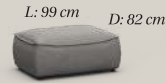

SAMONE COMBINATIONS

2½ Seater

Combination no. 2221

Pouf

Combination no. 1710

2½ Seater with Chaiselong

Combination no. 0021

Mirrored combination no. 0011